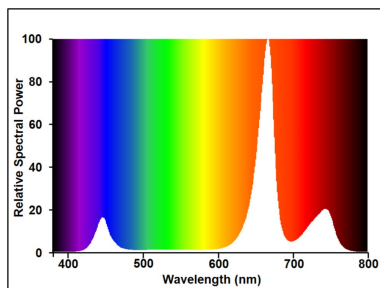

Grolux LED E27 GROLUX LED E27 FLOWERING 0020966

Special purpose lamp	Yes
Intended purpose	Horticulture, Flowering, Photoperiodic lighting
Suitable for household illumination	No
Safety message	Not suitable for household

PHOTOMETRY

TECHNICAL DRAWINGS