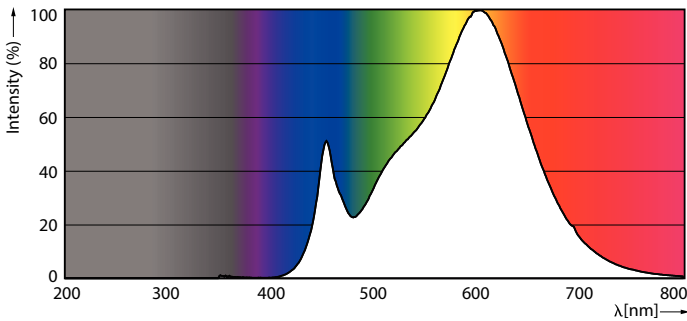

Photometric data

LEDTForce 36W ED90 E40 830

LEDTForce 36W ED90 E27 830