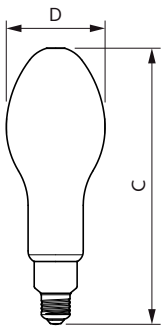

Trueforce CorePro LED HPL

Controls and Dimming

Dimmable	No

Mechanical and Housing

Lamp Finish	Frosted

Approval and Application

Energy efficiency label (EEL)	A++
Energy consumption kWh/1,000 hours	36 kWh

Product Data

Full product code	871951429927600

Order product name	TForce Core LED HPL 36W E27 830 FR
EAN/UPC – product	8719514299276
Order code	29927600
Numerator – quantity per pack	1
Numerator – packs per outer box	6
SAP material	929002481202
SAP net weight (piece)	0.204 kg

Dimensional drawing

TForce 37W 5700lm 3000K E27 ND

Product	D	C
TForce Core LED HPL 36W E27 830 FR	90 mm	245 mm