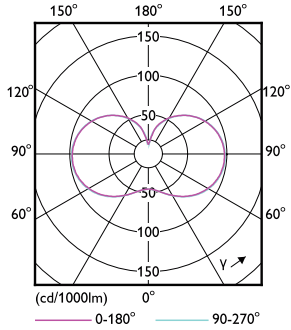

Trueforce CorePro LED HPL

Photometric data

LEDTForce 36W ED90 E27