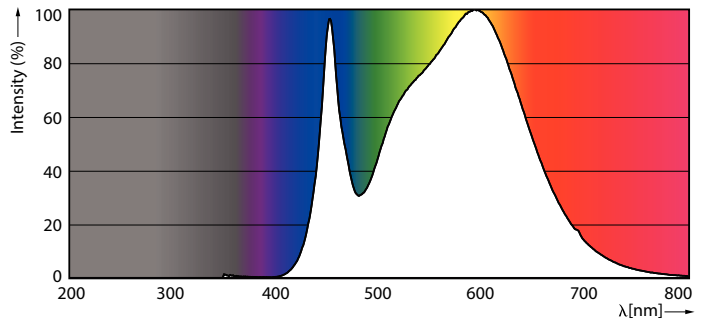

LEDTForce 36W ED90 E40 840