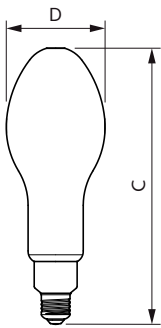

## Dimensional drawing

Tforce 37W 6000lm 4000K E27 ND

Product	D	C
TForce Core LED HPL 36W E27 840 FR	90 mm	245 mm