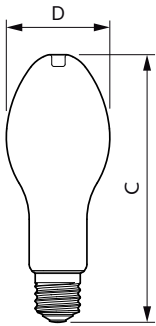

## Dimensional drawing

TForce 37W 5700lm 3000K E40 ND

Product	D	C
TForce Core LED HPL 36W E40 830 FR	90 mm	230 mm