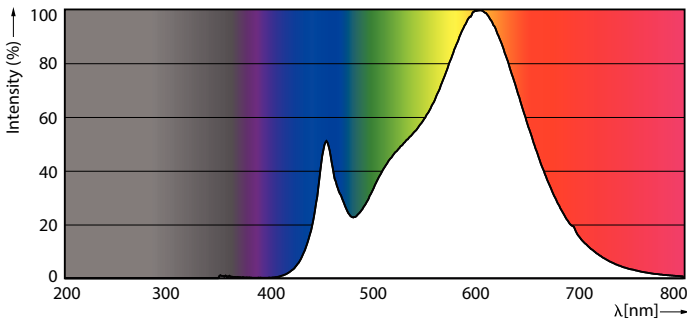

Photometric data

LEDTForce 36W ED90 E40 830

LEDTForce 36W ED90 E40 830