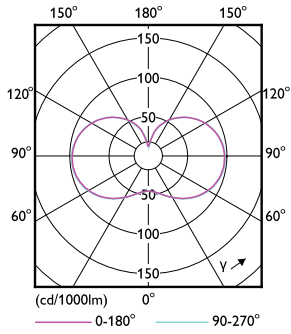

Trueforce CorePro LED HPL

Photometric data

LEDTForce 36W ED90 E27