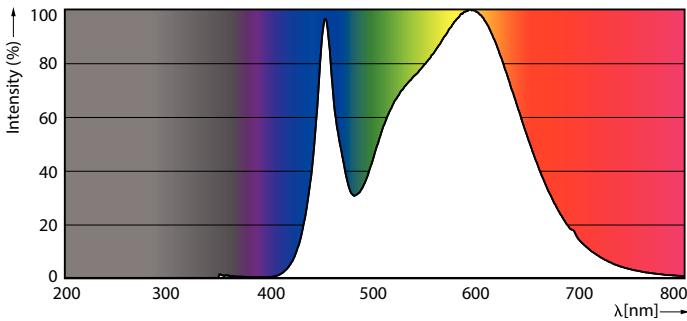

Photometric data

LEDTForce 36W ED90 E40 840

LEDTForce 36W ED90 E40 840