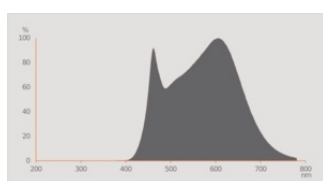

Photometrical data

Luminous intensity	210 cd
Luminous flux	650 lm
Nominal useful luminous flux 90°	650 lm
Luminous efficacy	82 lm/W
Lumen main.fact.at end of nom.life time	0.70
Light color (designation)	Cool White
Color temperature	4000 K
Color rendering index Ra	≥ 90
Light color	940
Standard deviation of color matching	≤ 5 sdc
Rated peak intensity	210 cd
Rated LLMF at 6,000 h	0.80
Flickering metric (Pst LM)	0.2
Stroboscope effect metric (SVM)	0.4

Light technical data

Beam angle	120 °
Warm-up time (60 %)	< 0.50 s
Starting time	< 0.5 s
Rated beam angle (half peak value)	120.00 °

Dimensions & Weight

Overall length	52.00 mm
Diameter	50.00 mm
Maximum diameter	50 mm
Product weight	56.00 g