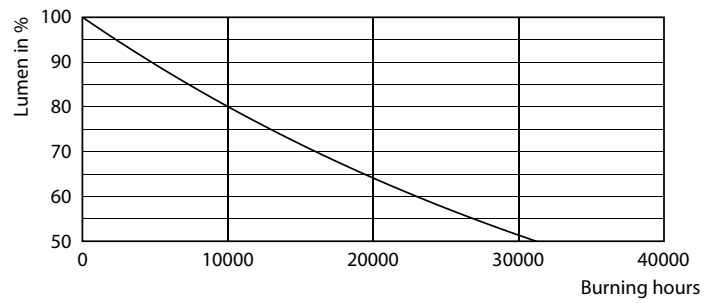

CorePro GLASS LED candles and lusters

Photometric data

Lifetime

15K LMP