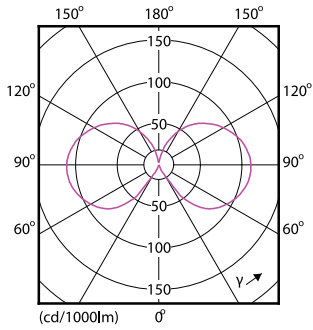

CorePro GLASS LED candles and lusters

Photometric data

Classic LED Candle ND 2-25W ST35 827 CL