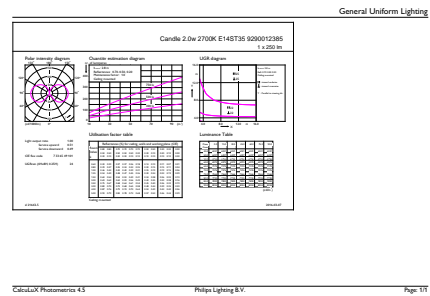

Dimensional drawing

Product	D	C
CorePro LEDCandleND2-25W ST35 E14 827CLG	35 mm	97 mm

CorePro LEDCandleND2-25W ST35 E14 827CLG

Photometric data

LED Lamps, Lightcolour /827 ND CL

Classic LEDCandle ND 2-25W ST35 827 CL