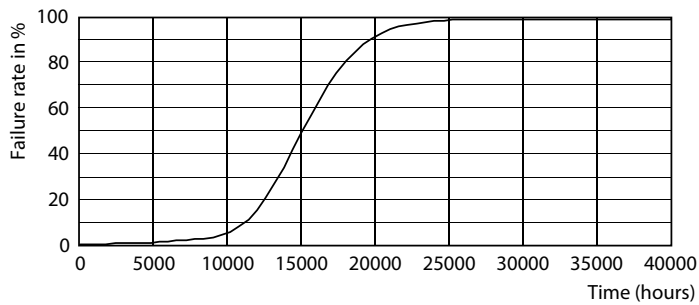

Lifetime

15K LED