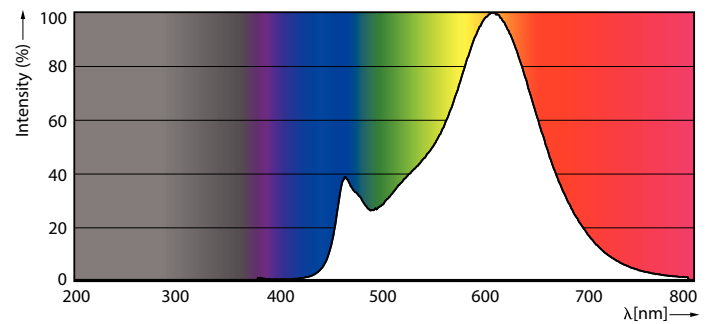

Product data

General Information		Operating and Electrical	
Cap base	E27 [E27]	Input frequency	50 to 60 Hz
EU RoHS compliant	Yes	Power (Rated) (Nom)	13 W
Nominal lifetime (nom.)	15000 h	Lamp current (nom.)	120 mA
Switching cycle	20,000X	Wattage equivalent	120 W
	Sphere	Starting time (nom.)	0.5 s
		Warm-up time to 60% light (nom.)	0.5 s
		Power factor (nom.)	0.51
		Voltage (Nom)	220-240 V
Light Technical		Temperature	
Colour Code	827 [CCT of 2,700 K]	T-Case maximum (nom.)	60 °C
Luminous flux (nom.)	2000 lm		
Colour designation	Warm white (WW)	Controls and Dimming	
Correlated Colour Temperature (Nom)	2700 K	Dimmable	No
Luminous efficacy (rated) (nom.)	153.00 lm/W		
Colour consistency	<6	Mechanical and Housing	
Colour rendering index (nom.)	80	Lamp Finish	Frosted
LLMF at end of nominal lifetime (nom.)	70 %		

Dimensional drawing

CorePro LEDBulbND 120W E27 A67 827 FR G

Product	D	C
CorePro LEDBulbND 120W E27 A67 827 FR G	70 mm	121 mm

Photometric data

©2021 Philips Lighting B.V. Page 11

LEDbulb 13W A67 E27 827 FR

LEDbulb 13W A67 E27 827 CL