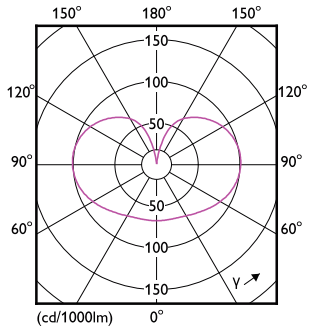

Product data

General Information		Operating and Electrical	
Cap base	E27 [E27]	Input frequency	50 to 60 Hz
EU RoHS compliant	Yes	Power (Rated) (Nom)	13 W
Nominal lifetime (nom.)	15000 h	Lamp current (nom.)	120 mA
Switching cycle	20,000X	Wattage equivalent	120 W
	Sphere	Starting time (nom.)	0.5 s
		Warm-up time to 60% light (nom.)	0.5 s
		Power factor (nom.)	0.51
		Voltage (Nom)	220-240 V
Light Technical		Temperature	
Colour Code	827 [CCT of 2,700 K]	T-Case maximum (nom.)	60 °C
Luminous flux (nom.)	2000 lm		
Colour designation	Warm white (WW)	Controls and Dimming	
Correlated Colour Temperature (Nom)	2700 K	Dimmable	No
Luminous efficacy (rated) (nom.)	153.00 lm/W		
Colour consistency	<6	Mechanical and Housing	
Colour rendering index (nom.)	80	Lamp Finish	Frosted
LLMF at end of nominal lifetime (nom.)	70 %		

Corepro Glass High Lumen bulbs

Bulb shape	A67 [A 67mm]
Approval and Application	
Energy Efficiency Class	D
Energy consumption kWh/1,000 hours	13 kWh
	374902
Product Data	
Full product code	871951434653600

Dimensional drawing

CorePro LEDBulbND 120W E27 A67 827 FR G

Product	D	C
CorePro LEDBulbND 120W E27 A67 827 FR G	70 mm	121 mm

Photometric data

©2021 Philips Lighting B.V. Page 11

LEDbulb 13W A67 E27 827 FR

LEDbulb 13W A67 E27 827 CL

Corepro Glass High Lumen bulbs

Photometric data

LEDbulb A67 E27 2000lm CL

Lifetime

Life Expectancy Diagram

Lumen Maintenance Diagram