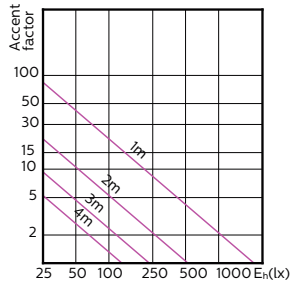

MAS LEDspotLV 43W GU5-3 930 36D MR16

MAS LEDspotLV 43W GU5-3 940 36D MR16

Accent Diagrams

Accent Diagrams

Accent Diagrams

Beam Diagrams

Beam Diagrams

Beam Diagrams