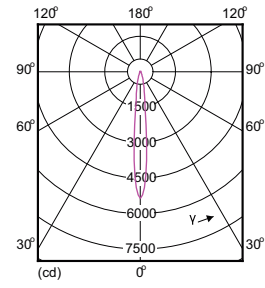

Light Distribution Diagrams

Master LEDspot ExpertColor LV 50W EZ10 927 10D

Master LEDspot ExpertColor LV 50W EZ10 930 10D

Master LEDspot ExpertColor LV 50W EZ10 940 10D