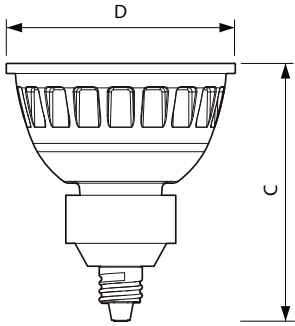

MASTER LEDspot ExpertColor LV

Dimensional drawing

Product	D	C
MAS MR16 ExpertColor7.2-50W 940 10D EZ10	51 mm	59 mm
MAS MR16 ExpertColor7.2-50W 927 10D EZ10	51 mm	59 mm
MAS MR16 ExpertColor7.2-50W 930 10D EZ10	51 mm	59 mm
MAS MR16 ExpertColor7.2-50W 940 24D EZ10	51 mm	59 mm
MAS MR16 ExpertColor7.2-50W 930 24D EZ10	51 mm	59 mm
MAS MR16 ExpertColor7.2-50W 927 24D EZ10	51 mm	59 mm
MAS MR16 ExpertColor7.2-50W 940 36D EZ10	51 mm	59 mm
MAS MR16 ExpertColor7.2-50W 930 36D EZ10	51 mm	59 mm
MAS MR16 ExpertColor7.2-50W 927 36D EZ10	51 mm	59 mm

Controls and Dimming	
Dimmable	Yes
Operating and Electrical	
Starting Time (Nom)	0.5 s
General Information	
Nominal Lifetime (Nom)	40000 h
Rated Lifetime (Hours)	40000 h
Switching Cycle	50000X
Light Technical	
Lmf At End Of Nominal Lifetime (Nom)	70 %
Mechanical and Housing	
Bulb Shape	MR16

Approval and Application

Order Code	Full Product Name	Energy Consumption kWh/1000 h	Energy Efficiency Label (EEL)
929001241908	MASTER LED MR16 ExpertColor 7.2-50W 927 10D	-	-
929001241910	MASTER LED MR16 ExpertColor 7.2-50W 927 10D	-	-
929001242008	MASTER LED MR16 ExpertColor 7.2-50W 930 10D	-	-
929001242010	MASTER LED MR16 ExpertColor 7.2-50W 930 10D	-	-
929001242108	MASTER LED MR16 ExpertColor 7.2-50W 940 10D	-	-
929001242110	MASTER LED MR16 ExpertColor 7.2-50W 940 10D	-	-
929001242208	MASTER LED MR16 ExpertColor 7.2-50W 927 24D	-	-
929001242210	MASTER LED MR16 ExpertColor 7.2-50W 927 24D	-	-

Order Code	Full Product Name	Energy Consumption kWh/1000 h	Energy Efficiency Label (EEL)
929001242308	MASTER LED MR16 ExpertColor 7.2-50W 930 24D	-	-
929001242310	MASTER LED MR16 ExpertColor 7.2-50W 930 24D	-	-
929001242408	MASTER LED MR16 ExpertColor 7.2-50W 940 24D	-	-
929001242410	MASTER LED MR16 ExpertColor 7.2-50W 940 24D	-	-
929001242508	MASTER LED MR16 ExpertColor 7.2-50W 927 36D	-	-
929001242510	MASTER LED MR16 ExpertColor 7.2-50W 927 36D	-	-
929001242568	MAS LED MR16 ExpertColor 8-50W 927 36D	-	Not applicable
929001242608	MASTER LED MR16 ExpertColor 7.2-50W 930 36D	-	-