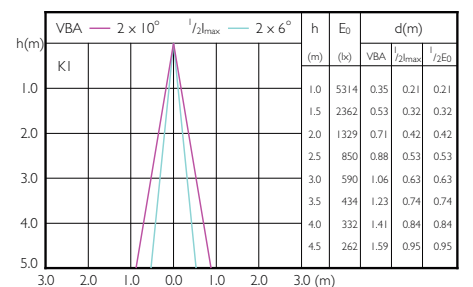

MAS LEDspotLV 43W GU5-3 930 36D MR16

MAS LEDspotLV 43W GU5-3 940 36D MR16

Accent Diagrams

Accent Diagrams

Accent Diagrams

Beam Diagrams

Beam Diagrams

Beam Diagrams