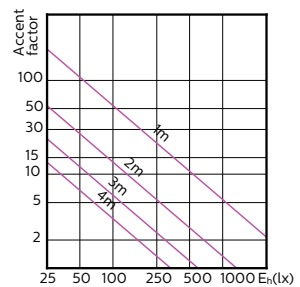

Accent Diagrams