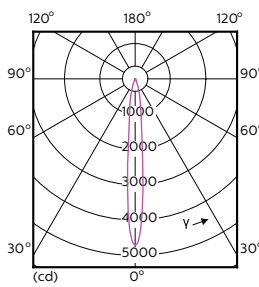

Light Distribution Diagrams

Master LEDspot ExpertColor LV 50W EZ10 927 10D