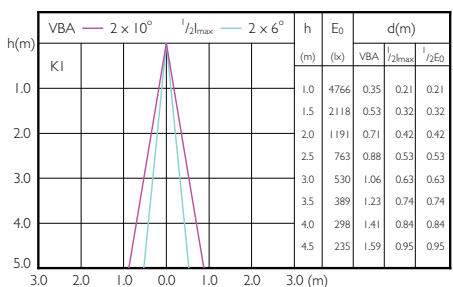

MAS LEDspotLV 43W GU5-3 930 36D MR16

MAS LEDspotLV 43W GU5-3 940 36D MR16

Accent Diagrams

Accent Diagrams

Accent Diagrams

Beam Diagrams

Beam Diagrams

Beam Diagrams