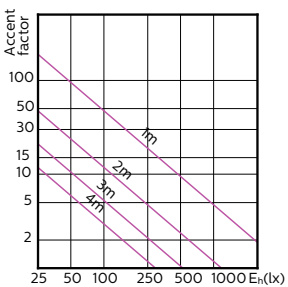

Accent Diagrams