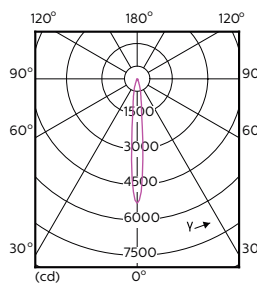

Light Distribution Diagrams

Master LEDspot ExpertColor LV 50W EZ10 930 10D