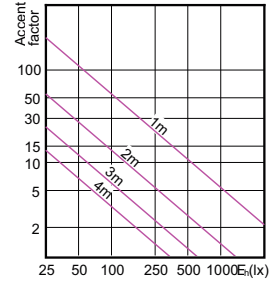

Accent Diagrams