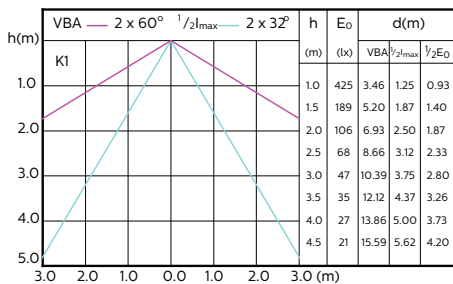

MAS LEDspotLV 43W GU5-3 930 36D MR16

MAS LEDspotLV 43W GU5-3 940 36D MR16

Accent Diagrams

Accent Diagrams

Accent Diagrams

Beam Diagrams

Beam Diagrams

Beam Diagrams