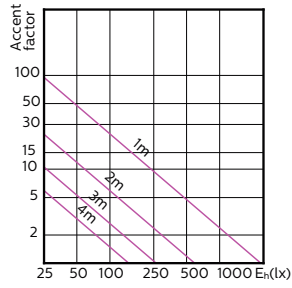

MAS LEDspotLV 43W GU5-3 930 36D MR16

MAS LEDspotLV 43W GU5-3 940 36D MR16

Accent Diagrams

Accent Diagrams

Accent Diagrams

Beam Diagrams

Beam Diagrams

Beam Diagrams