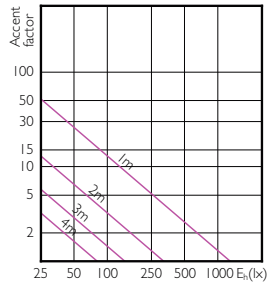

MAS LEDspotLV 43W GU5-3 930 36D MR16

MAS LEDspotLV 43W GU5-3 940 36D MR16

Accent Diagrams

Accent Diagrams

Accent Diagrams

Beam Diagrams

Beam Diagrams

Beam Diagrams