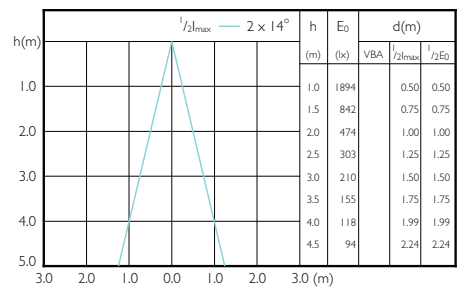

MAS LEDspotLV 43W GU5-3 930 36D MR16

MAS LEDspotLV 43W GU5-3 940 36D MR16

Accent Diagrams

Accent Diagrams

Accent Diagrams

Beam Diagrams

Beam Diagrams

Beam Diagrams