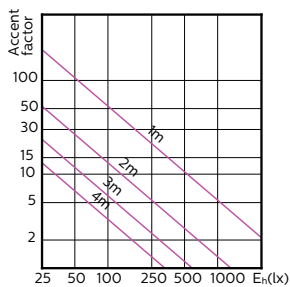

Accent Diagrams