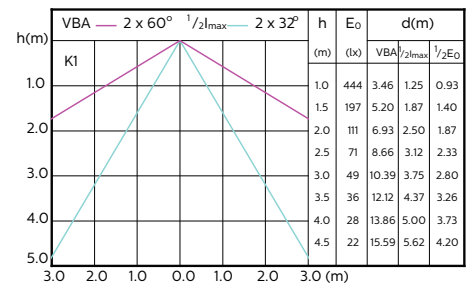

MAS LEDspotLV 43W GU5-3 930 36D MR16

MAS LEDspotLV 43W GU5-3 940 36D MR16

Accent Diagrams

Accent Diagrams

Accent Diagrams

Beam Diagrams

Beam Diagrams

Beam Diagrams