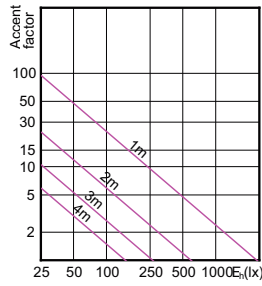

Accent Diagrams