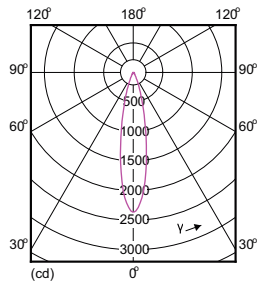

Light Distribution Diagrams

Master LEDspot ExpertColor LV 50W EZ10 927 10D

Master LEDspot ExpertColor LV 50W EZ10 930 10D

Master LEDspot ExpertColor LV 50W EZ10 940 10D