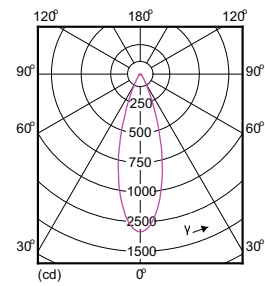

Light Distribution Diagrams

Master LEDspot ExpertColor LV 50W EZ10 927 10D

Master LEDspot ExpertColor LV 50W EZ10 930 10D

Master LEDspot ExpertColor LV 50W EZ10 940 10D