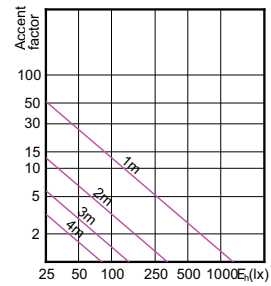

Accent Diagrams