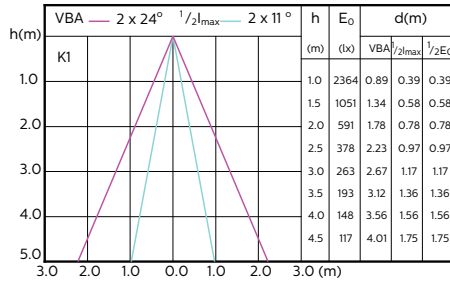

MAS LEDspotLV 43W GU5-3 930 36D MR16

MAS LEDspotLV 43W GU5-3 940 36D MR16

Accent Diagrams

Accent Diagrams

Accent Diagrams

Beam Diagrams

Beam Diagrams

Beam Diagrams