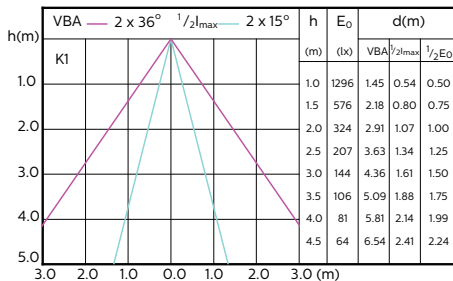

MAS LEDspotLV 43W GU5-3 930 36D MR16

MAS LEDspotLV 43W GU5-3 940 36D MR16

Accent Diagrams

Accent Diagrams

Accent Diagrams

Beam Diagrams

Beam Diagrams

Beam Diagrams