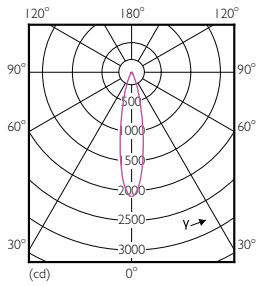

Light Distribution Diagrams

LEDSpots MR16 7W 927 430lm 25D