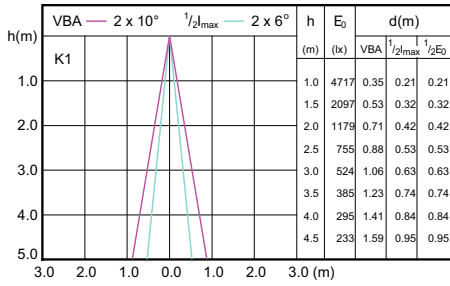

MAS LEDspotLV 43W GU5-3 930 36D MR16

MAS LEDspotLV 43W GU5-3 940 36D MR16

Accent Diagrams

Accent Diagrams

Accent Diagrams

Beam Diagrams

Beam Diagrams

Beam Diagrams