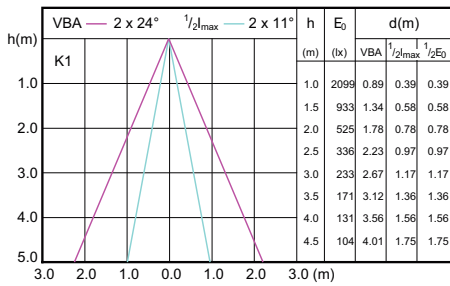

MAS LEDspotLV 43W GU5-3 930 36D MR16

MAS LEDspotLV 43W GU5-3 940 36D MR16

Accent Diagrams

Accent Diagrams

Accent Diagrams

Beam Diagrams

Beam Diagrams

Beam Diagrams