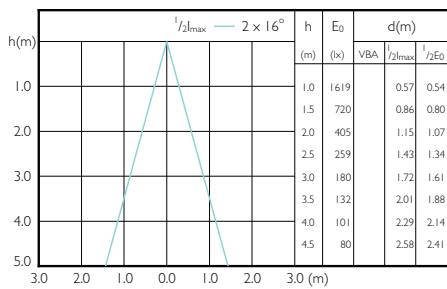

MAS LEDspotLV 43W GU5-3 930 36D MR16

MAS LEDspotLV 43W GU5-3 940 36D MR16

Accent Diagrams

Accent Diagrams

Accent Diagrams

Beam Diagrams

Beam Diagrams

Beam Diagrams