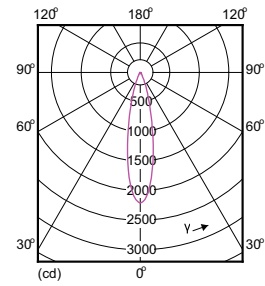

Light Distribution Diagrams

Master LEDspot ExpertColor LV 50W EZ10 927 10D

Master LEDspot ExpertColor LV 50W EZ10 930 10D

Master LEDspot ExpertColor LV 50W EZ10 940 10D