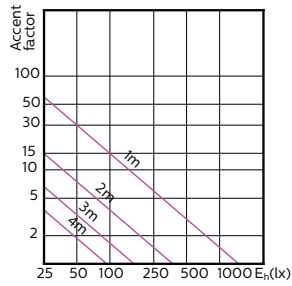

MAS LEDspotLV 43W GU5-3 930 36D MR16

MAS LEDspotLV 43W GU5-3 940 36D MR16

Accent Diagrams

Accent Diagrams

Accent Diagrams

Beam Diagrams

Beam Diagrams

Beam Diagrams