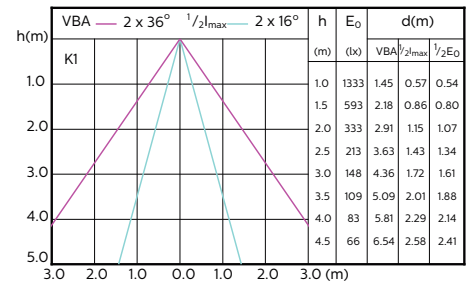

MAS LEDspotLV 43W GU5-3 930 36D MR16

MAS LEDspotLV 43W GU5-3 940 36D MR16

Accent Diagrams

Accent Diagrams

Accent Diagrams

Beam Diagrams

Beam Diagrams

Beam Diagrams