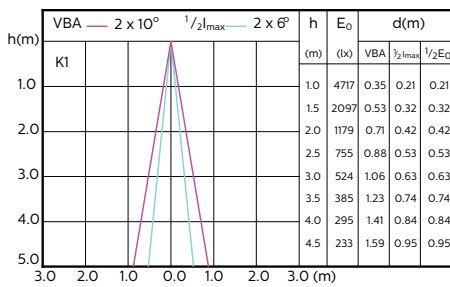

MAS LEDspotLV 43W GU5-3 930 36D MR16

MAS LEDspotLV 43W GU5-3 940 36D MR16

Accent Diagrams

Accent Diagrams

Accent Diagrams

Beam Diagrams

Beam Diagrams

Beam Diagrams