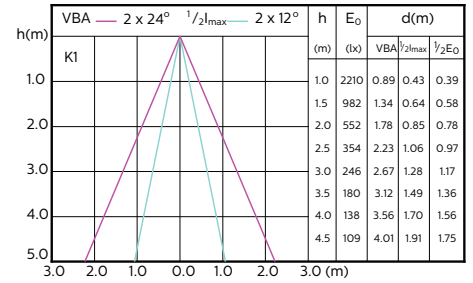

MAS LEDspotLV 43W GU5-3 930 36D MR16

MAS LEDspotLV 43W GU5-3 940 36D MR16

Accent Diagrams

Accent Diagrams

Accent Diagrams

Beam Diagrams

Beam Diagrams

Beam Diagrams