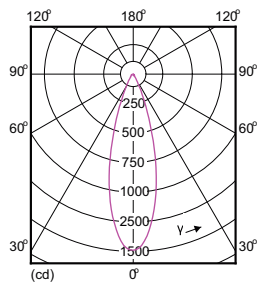

Light Distribution Diagrams

Master LEDspot ExpertColor LV 50W EZ10 927 10D

Master LEDspot ExpertColor LV 50W EZ10 930 10D

Master LEDspot ExpertColor LV 50W EZ10 940 10D