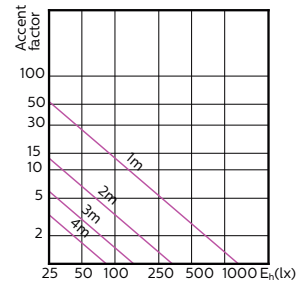

MAS LEDspotLV 43W GU5-3 930 36D MR16

MAS LEDspotLV 43W GU5-3 940 36D MR16

Accent Diagrams

Accent Diagrams

Accent Diagrams

Beam Diagrams

Beam Diagrams

Beam Diagrams