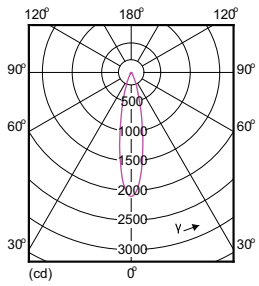

Light Distribution Diagrams

Master LEDspot ExpertColor LV 50W EZ10 927 10D

Master LEDspot ExpertColor LV 50W EZ10 930 10D

Master LEDspot ExpertColor LV 50W EZ10 940 10D