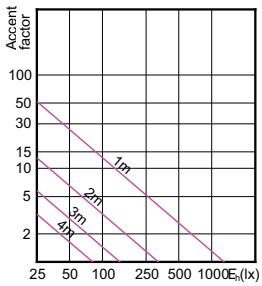

Accent Diagrams