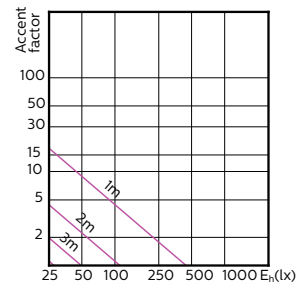

MAS LEDspotLV 43W GU5-3 930 36D MR16

MAS LEDspotLV 43W GU5-3 940 36D MR16

Accent Diagrams

Accent Diagrams

Accent Diagrams

Beam Diagrams

Beam Diagrams

Beam Diagrams