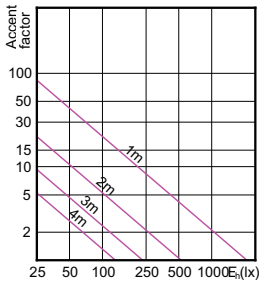

Accent Diagrams