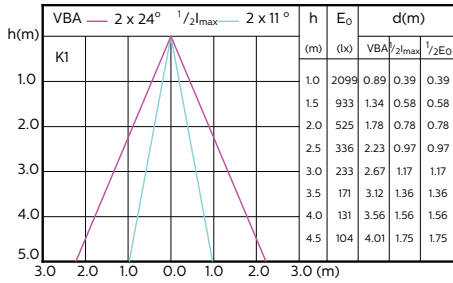

MAS LEDspotLV 43W GU5-3 930 36D MR16

MAS LEDspotLV 43W GU5-3 940 36D MR16

Accent Diagrams

Accent Diagrams

Accent Diagrams

Beam Diagrams

Beam Diagrams

Beam Diagrams