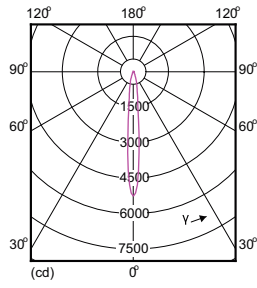

Light Distribution Diagrams

Master LEDspot ExpertColor LV 50W EZ10 927 10D

Master LEDspot ExpertColor LV 50W EZ10 930 10D

Master LEDspot ExpertColor LV 50W EZ10 940 10D