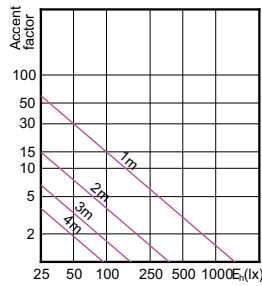

Accent Diagrams