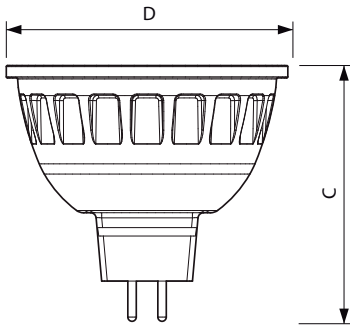

MASTER LEDspot ExpertColor LV

Versions

GU5.3 MR16

EZ10 2inch/50mm

EZ10 2inch/50mm

GU5.3 2inch/50mm

MASTER LEDspot ExpertColor LV

Dimensional drawing