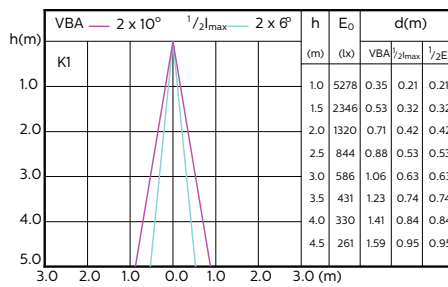

MAS LEDspotLV 43W GU5-3 930 36D MR16

MAS LEDspotLV 43W GU5-3 940 36D MR16

Accent Diagrams

Accent Diagrams

Accent Diagrams

Beam Diagrams

Beam Diagrams

Beam Diagrams