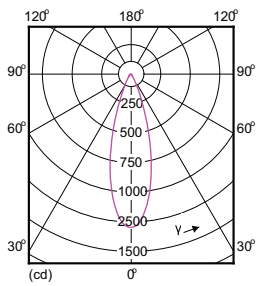

Light Distribution Diagrams

Master LEDspot ExpertColor LV 50W EZ10 927 10D

Master LEDspot ExpertColor LV 50W EZ10 930 10D

Master LEDspot ExpertColor LV 50W EZ10 940 10D