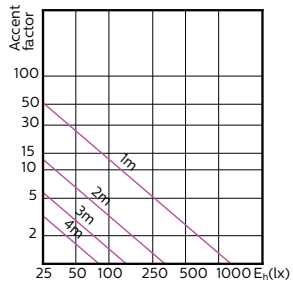

MAS LEDspotLV 43W GU5-3 930 36D MR16

MAS LEDspotLV 43W GU5-3 940 36D MR16

Accent Diagrams

Accent Diagrams

Accent Diagrams

Beam Diagrams

Beam Diagrams

Beam Diagrams