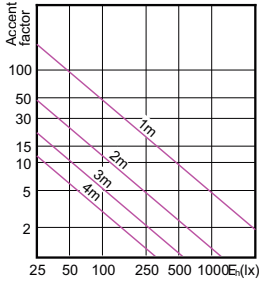

Accent Diagrams