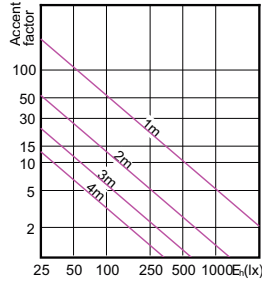

Accent Diagrams