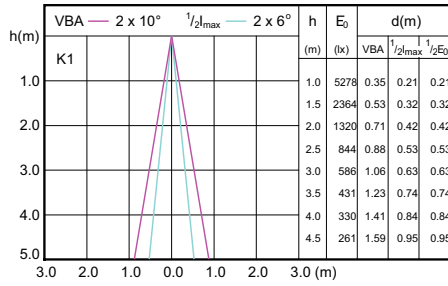

MAS LEDspotLV 43W GU5-3 930 36D MR16

MAS LEDspotLV 43W GU5-3 940 36D MR16

Accent Diagrams

Accent Diagrams

Accent Diagrams

Beam Diagrams

Beam Diagrams

Beam Diagrams