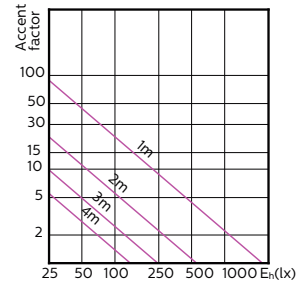

MAS LEDspotLV 43W GU5-3 930 36D MR16

MAS LEDspotLV 43W GU5-3 940 36D MR16

Accent Diagrams

Accent Diagrams

Accent Diagrams

Beam Diagrams

Beam Diagrams

Beam Diagrams