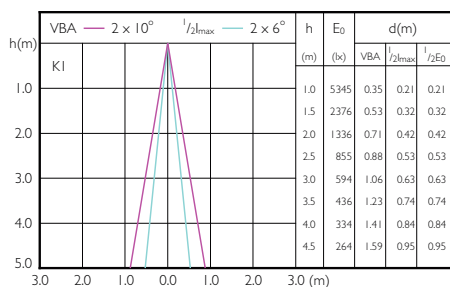

MAS LEDspotLV 43W GU5-3 930 36D MR16

MAS LEDspotLV 43W GU5-3 940 36D MR16

Accent Diagrams

Accent Diagrams

Accent Diagrams

Beam Diagrams

Beam Diagrams

Beam Diagrams