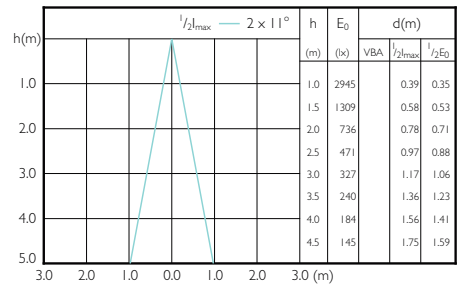

MAS LEDspotLV 43W GU5-3 930 36D MR16

MAS LEDspotLV 43W GU5-3 940 36D MR16

Accent Diagrams

Accent Diagrams

Accent Diagrams

Beam Diagrams

Beam Diagrams

Beam Diagrams