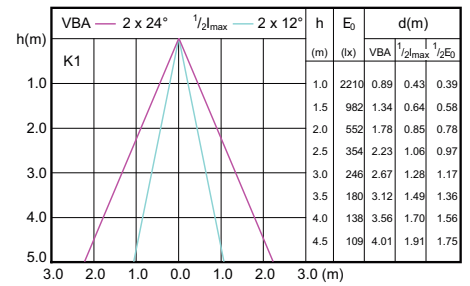

MAS LEDspotLV 43W GU5-3 930 36D MR16

MAS LEDspotLV 43W GU5-3 940 36D MR16

Accent Diagrams

Accent Diagrams

Accent Diagrams

Beam Diagrams

Beam Diagrams

Beam Diagrams