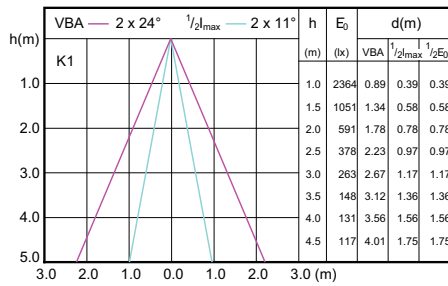

MAS LEDspotLV 43W GU5-3 930 36D MR16

MAS LEDspotLV 43W GU5-3 940 36D MR16

Accent Diagrams

Accent Diagrams

Accent Diagrams

Beam Diagrams

Beam Diagrams

Beam Diagrams