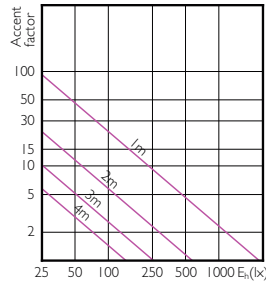

MAS LEDspotLV 43W GU5-3 930 36D MR16

MAS LEDspotLV 43W GU5-3 940 36D MR16

Accent Diagrams

Accent Diagrams

Accent Diagrams

Beam Diagrams

Beam Diagrams

Beam Diagrams