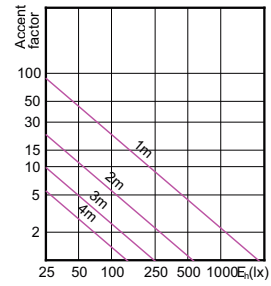

Accent Diagrams