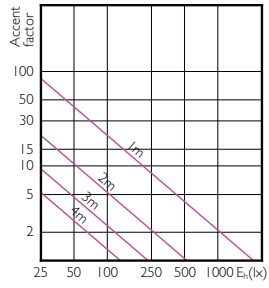

Accent Diagrams