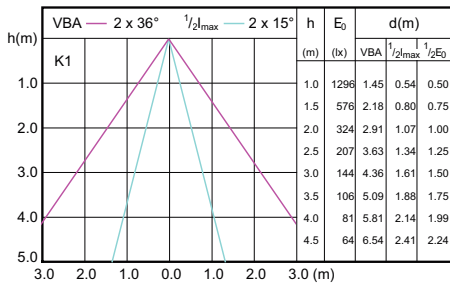

MAS LEDspotLV 43W GU5-3 930 36D MR16

MAS LEDspotLV 43W GU5-3 940 36D MR16

Accent Diagrams

Accent Diagrams

Accent Diagrams

Beam Diagrams

Beam Diagrams

Beam Diagrams