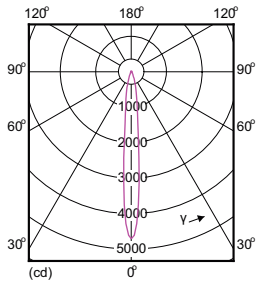

Light Distribution Diagrams

Master LEDspot ExpertColor LV 50W EZ10 927 10D

Master LEDspot ExpertColor LV 50W EZ10 930 10D

Master LEDspot ExpertColor LV 50W EZ10 940 10D