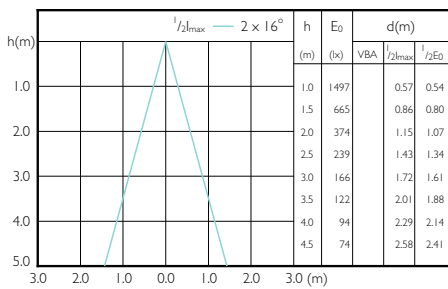

MAS LEDspotLV 43W GU5-3 930 36D MR16

MAS LEDspotLV 43W GU5-3 940 36D MR16

Accent Diagrams

Accent Diagrams

Accent Diagrams

Beam Diagrams

Beam Diagrams

Beam Diagrams