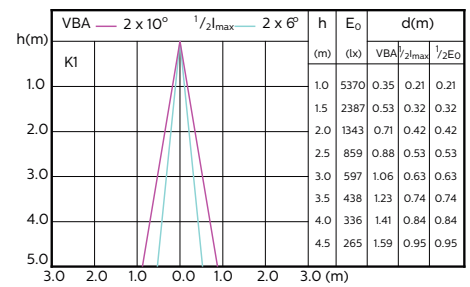

MAS LEDspotLV 43W GU5-3 930 36D MR16

MAS LEDspotLV 43W GU5-3 940 36D MR16

Accent Diagrams

Accent Diagrams

Accent Diagrams

Beam Diagrams

Beam Diagrams

Beam Diagrams