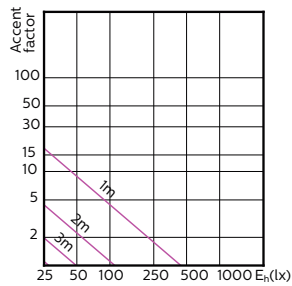

MAS LEDspotLV 43W GU5-3 930 36D MR16

MAS LEDspotLV 43W GU5-3 940 36D MR16

Accent Diagrams

Accent Diagrams

Accent Diagrams

Beam Diagrams

Beam Diagrams

Beam Diagrams