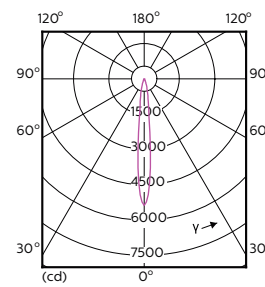

Light Distribution Diagrams

Master LEDspot ExpertColor LV 50W EZ10 940 10D