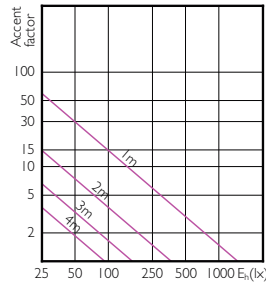

MAS LEDspotLV 43W GU5-3 930 36D MR16

MAS LEDspotLV 43W GU5-3 940 36D MR16

Accent Diagrams

Accent Diagrams

Accent Diagrams

Beam Diagrams

Beam Diagrams

Beam Diagrams