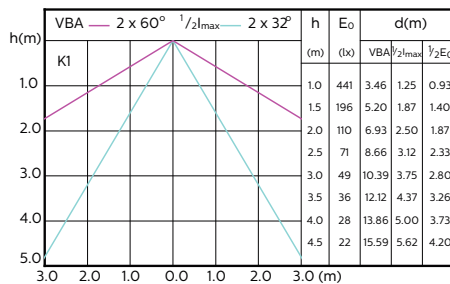

MAS LEDspotLV 43W GU5-3 930 36D MR16

MAS LEDspotLV 43W GU5-3 940 36D MR16

Accent Diagrams

Accent Diagrams

Accent Diagrams

Beam Diagrams

Beam Diagrams

Beam Diagrams