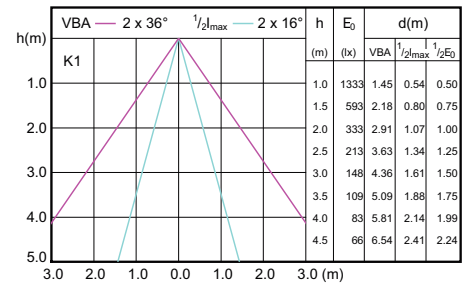

MAS LEDspotLV 43W GU5-3 930 36D MR16

MAS LEDspotLV 43W GU5-3 940 36D MR16

Accent Diagrams

Accent Diagrams

Accent Diagrams

Beam Diagrams

Beam Diagrams

Beam Diagrams