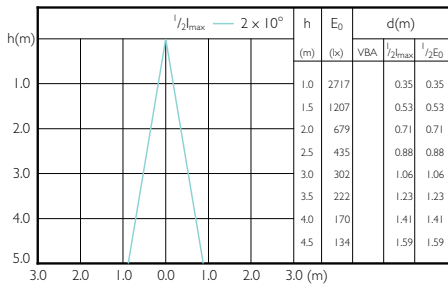

MAS LEDspotLV 43W GU5-3 930 36D MR16

MAS LEDspotLV 43W GU5-3 940 36D MR16

Accent Diagrams

Accent Diagrams

Accent Diagrams

Beam Diagrams

Beam Diagrams

Beam Diagrams