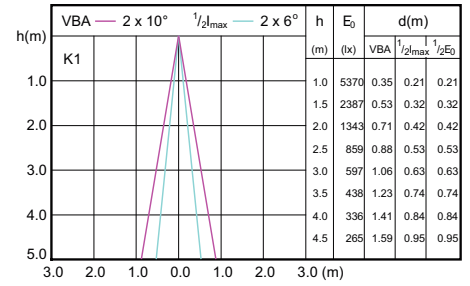

MAS LEDspotLV 43W GU5-3 930 36D MR16

MAS LEDspotLV 43W GU5-3 940 36D MR16

Accent Diagrams

Accent Diagrams

Accent Diagrams

Beam Diagrams

Beam Diagrams

Beam Diagrams