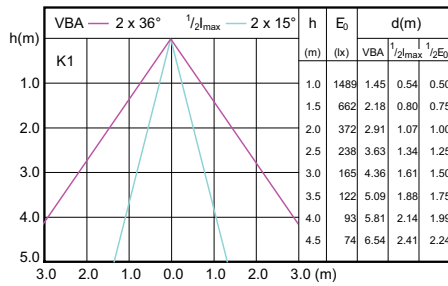

MAS LEDspotLV 43W GU5-3 930 36D MR16

MAS LEDspotLV 43W GU5-3 940 36D MR16

Accent Diagrams

Accent Diagrams

Accent Diagrams

Beam Diagrams

Beam Diagrams

Beam Diagrams