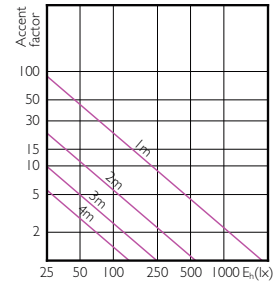

MAS LEDspotLV 43W GU5-3 930 36D MR16

MAS LEDspotLV 43W GU5-3 940 36D MR16

Accent Diagrams

Accent Diagrams

Accent Diagrams

Beam Diagrams

Beam Diagrams

Beam Diagrams