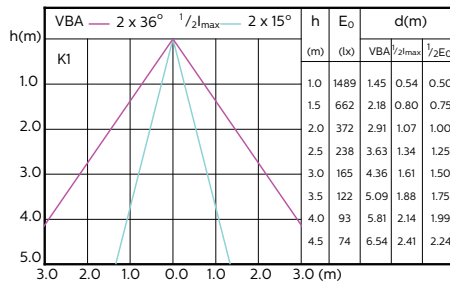

MAS LEDspotLV 43W GU5-3 930 36D MR16

MAS LEDspotLV 43W GU5-3 940 36D MR16

Accent Diagrams

Accent Diagrams

Accent Diagrams

Beam Diagrams

Beam Diagrams

Beam Diagrams