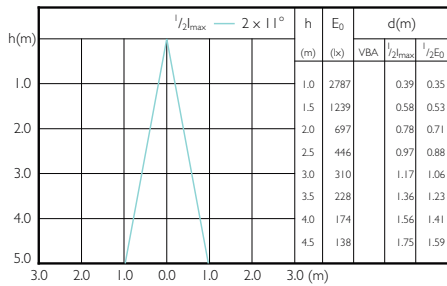

MAS LEDspotLV 43W GU5-3 930 36D MR16

MAS LEDspotLV 43W GU5-3 940 36D MR16

Accent Diagrams

Accent Diagrams

Accent Diagrams

Beam Diagrams

Beam Diagrams

Beam Diagrams