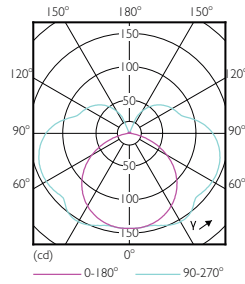

CorePro LEDlinear MV 60W R7S 830 Linear