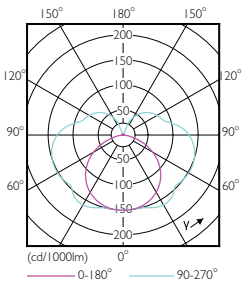

Light Distribution Diagrams

6.5-60 W R7S /830 300D

CorePro LEDlinear MV 60W R7S 830 Linear

CorePro LEDlinear MV 60W R7S 840 Linear

CorePro LEDlinear MV 14-120W R7S 830 D

Accent Diagrams

Beam Diagrams