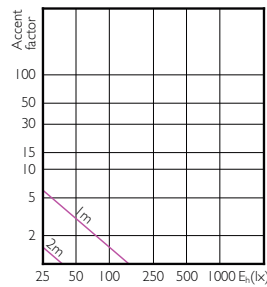

Light Distribution Diagrams

6.5-60 W R7S /830 300D

CorePro LEDlinear MV 60W R7S 830 Linear

CorePro LEDlinear MV 60W R7S 840 Linear

CorePro LEDlinear MV 14-120W R7S 830 D

Accent Diagrams

Beam Diagrams