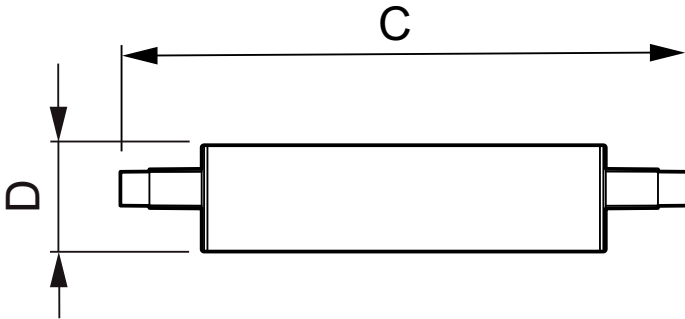

CorePro LEDlinear MV

Versions

R7S Linear

R7S Linear

R7S Others

R7S Linear

Dimensional drawing

Product	D	C
CorePro LED linear R7S 118mm 6.5-60W 830	22.5 mm	118 mm
CorePro LED linear R7S 118mm 14-100W 840 D	29 mm	118 mm
CorePro LED linear R7S 118mm 14-100W 830 D	29 mm	118 mm
CorePro LED linear D 14-120W R7S 118 840	29 mm	118 mm
CorePro LED linear D 14-120W R7S 118 830	29 mm	118 mm