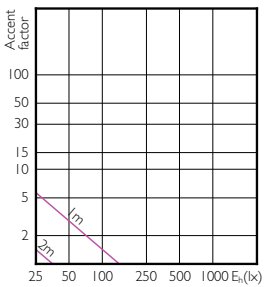

Light Distribution Diagrams

6.5-60 W R7S /830 300D

CorePro LEDlinear MV 60W R7S 830 Linear

CorePro LEDlinear MV 60W R7S 840 Linear

CorePro LEDlinear MV 14-120W R7S 830 D

Accent Diagrams

Beam Diagrams