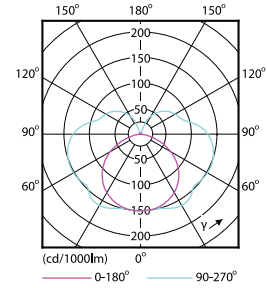

CorePro LEDlinear MV 60W R7S 830 Linear

CorePro LEDlinear MV 60W R7S 840 Linear