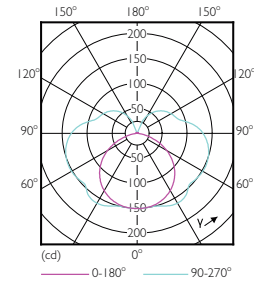

CorePro LEDlinear MV 60W R7S 840 Linear