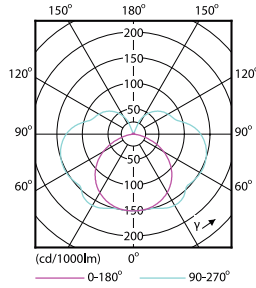

CorePro LEDlinear MV 60W R7S 830 Linear

CorePro LEDlinear MV 60W R7S 840 Linear