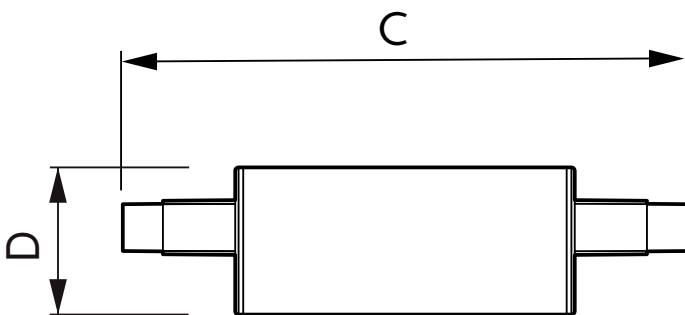

Product	D	C
CorePro LEDlinear ND 7.5-60W R7S 78mm830	29 mm	78 mm
CorePro LEDlinear ND 7.5-60W R7S 78mm840	29 mm	78 mm