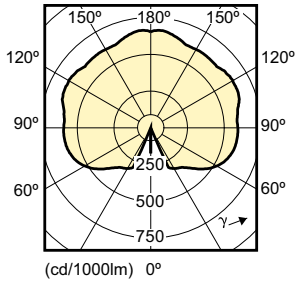

Light Distribution Diagrams

6.5-60 W R7S /830 300D