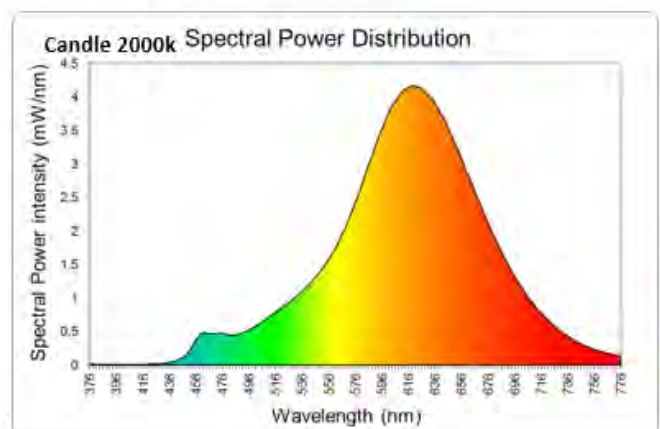

Features & Benefits

- LED technology for energy saving
- Spiral Filament Technology with multiple advantages:
- Dimmable
- 310 degree Beam angle
- 2 colour options - 2000K & 2200K
- Life Time 15 000 hours L70
- Always ready - instant brightness
- No mercury - worry-free use and disposal
- Warranty: 2 years with maximum 8 000 burning hours according to GE Lighting Standard Warranty conditions

Common attributes

- Voltage 220-240V 50/60Hz
- CRI>80
- Life Time 15000 Hours L70
- Beam angle 310°
- Switching cycles 15 000
- Power factor: >0.7
- Startup / Warmup Time : <0.5sec/instant
- Colour consistency: <6 SDCM

Spectral distributions

All values 180-400nm are 0