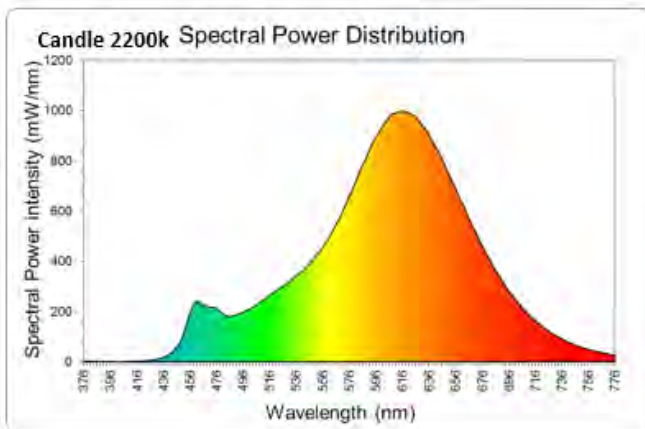

Features & Benefits

- LED technology for energy saving
- Spiral Filament Technology with multiple advantages:
- Dimmable
- 310 degree Beam angle
- 2 colour options - 2000K & 2200K
- Life Time 15 000 hours L70
- Always ready - instant brightness
- No mercury - worry-free use and disposal
- Warranty: 2 years with maximum 8 000 burning hours according to GE Lighting Standard Warranty conditions

Common attributes

- Voltage 220-240V 50/60Hz
- CRI>80
- Life Time 15000 Hours L70
- Beam angle 310°
- Switching cycles 15 000
- Power factor: >0.7
- Startup / Warmup Time : <0.5sec/instant
- Colour consistency: <6 SDCM

Spectral distributions

All values 180-400nm are 0