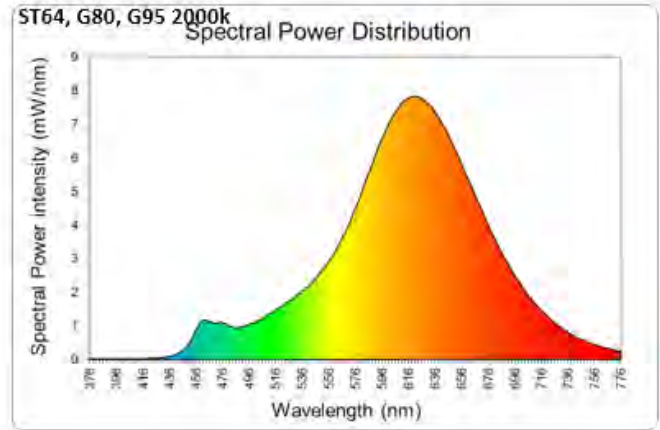

Features & Benefits

- LED technology for energy saving
- Spiral Filament Technology with multiple advantages:
- Dimmable
- 310 degree Beam angle
- 2 colour options - 2000K & 2200K
- Life Time 15 000 hours L70
- Always ready - instant brightness
- No mercury - worry-free use and disposal
- Warranty: 2 years with maximum 8 000 burning hours according to GE Lighting Standard Warranty conditions

Common attributes

- Voltage 220-240V 50/60Hz
- CRI>80
- Life Time 15000 Hours L70
- Beam angle 310°
- Switching cycles 15 000
- Power factor: >0.7
- Startup / Warmup Time : <0.5sec/instant
- Colour consistency: <6 SDCM

Spectral distributions

All values 180-400nm are 0