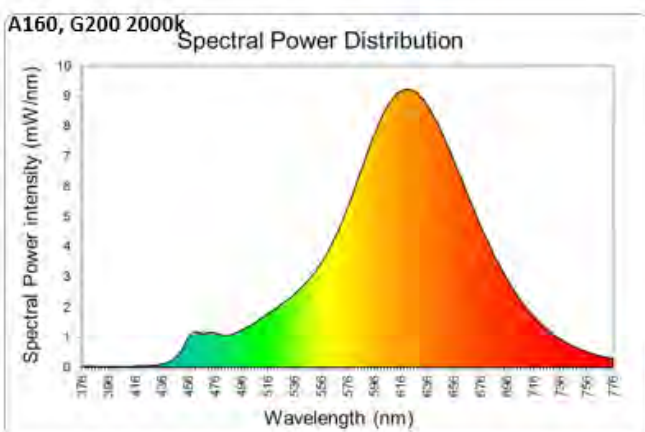

Features & Benefits

- LED technology for energy saving
- Spiral Filament Technology with multiple advantages:
- Dimmable
- 310 degree Beam angle
- 2 colour options - 2000K & 2200K
- Life Time 15 000 hours L70
- Always ready - instant brightness
- No mercury - worry-free use and disposal
- Warranty: 2 years with maximum 8 000 burning hours according to GE Lighting Standard Warranty conditions

Common attributes

- Voltage 220-240V 50/60Hz
- CRI>80
- Life Time 15000 Hours L70
- Beam angle 310°
- Switching cycles 15 000
- Power factor: >0.7
- Startup / Warmup Time : <0.5sec/instant
- Colour consistency: <6 SDCM

Spectral distributions

All values 180-400nm are 0