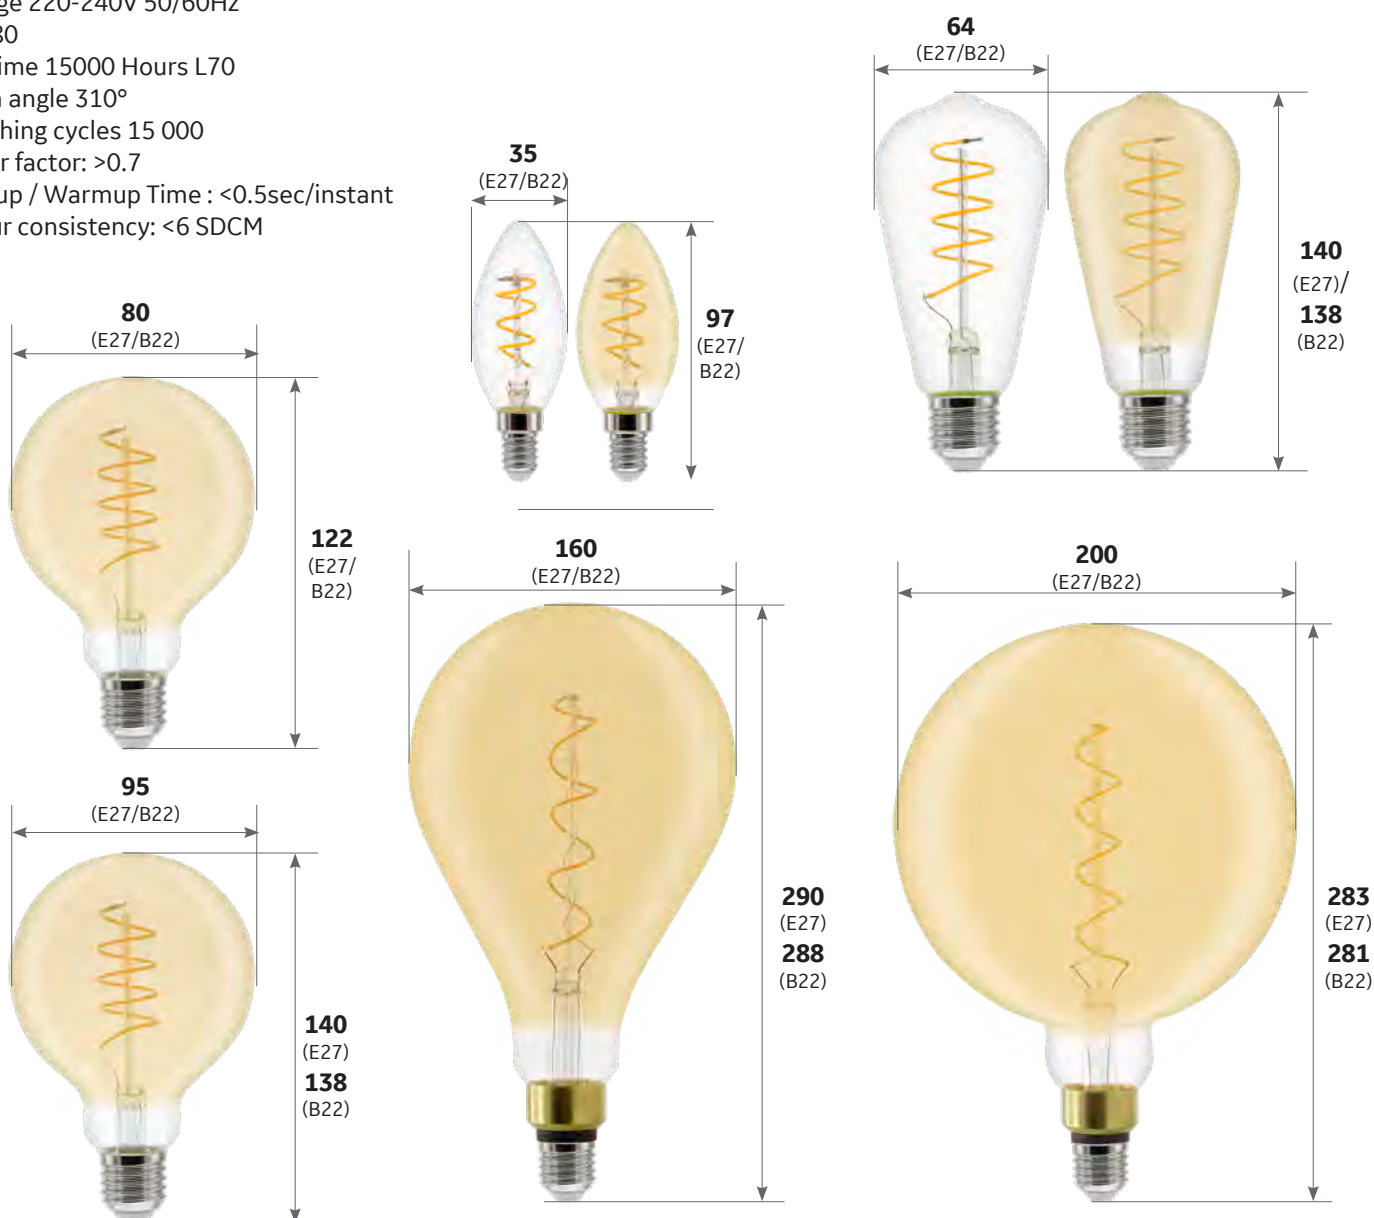

Common attributes

- Voltage 220-240V 50/60Hz
- CRI>80
- Life Time 15000 Hours L70
- Beam angle 310°
- Switching cycles 15 000
- Power factor: >0.7
- Startup / Warmup Time : <0.5sec/instant
- Colour consistency: <6 SDCM

Dimensions (mm)