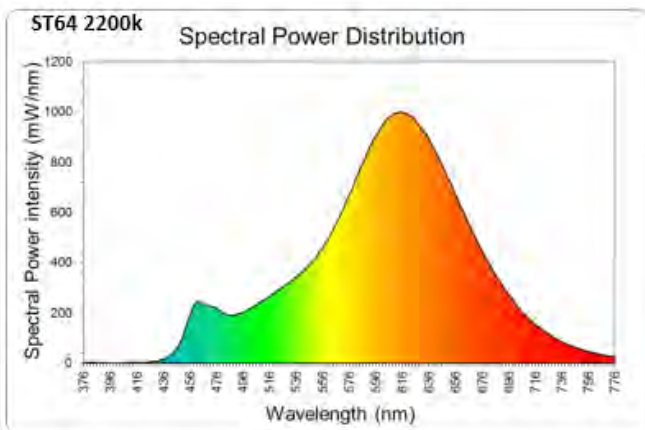

Features & Benefits

- LED technology for energy saving
- Spiral Filament Technology with multiple advantages:
- Dimmable
- 310 degree Beam angle
- 2 colour options - 2000K & 2200K
- Life Time 15 000 hours L70
- Always ready - instant brightness
- No mercury - worry-free use and disposal
- Warranty: 2 years with maximum 8 000 burning hours according to GE Lighting Standard Warranty conditions

Common attributes

- Voltage 220-240V 50/60Hz
- CRI>80
- Life Time 15000 Hours L70
- Beam angle 310°
- Switching cycles 15 000
- Power factor: >0.7
- Startup / Warmup Time : <0.5sec/instant
- Colour consistency: <6 SDCM

Spectral distributions

All values 180-400nm are 0