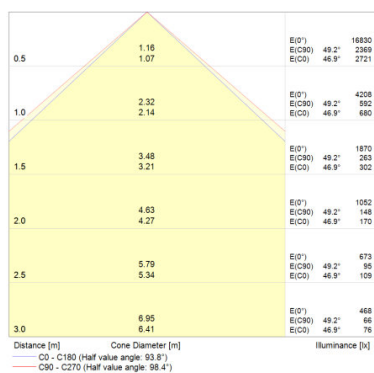

FLOODLIGHT LED 20 W 4000 K BK

FLOODLIGHT LED 100 W 4000 K BK