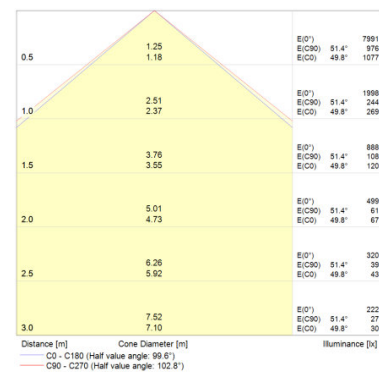

FLOODLIGHT LED 10 W 3000 K WT

FLOODLIGHT LED 10 W 4000 K WT

FLOODLIGHT LED 20 W 3000 K WT

FLOODLIGHT LED 20 W 3000 K BK