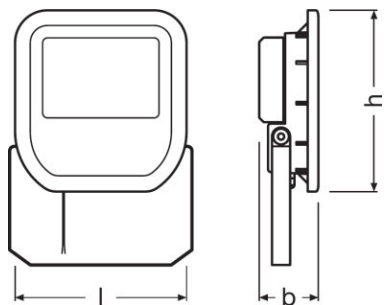

FLOODLIGHT LED 10 W 3000 K WT,
FLOODLIGHT LED 10 W 4000 K WT