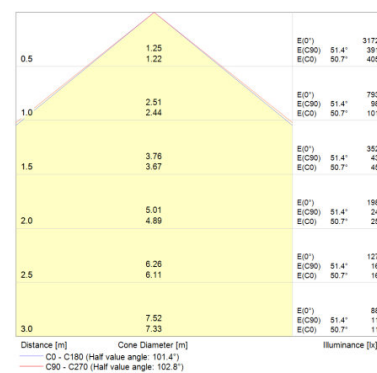

FLOODLIGHT LED 150 W 4000 K BK,
FLOODLIGHT LED 150 W 6500 K BK

FLOODLIGHT LED 10 W 3000 K WT

FLOODLIGHT LED 10 W 4000 K WT

FLOODLIGHT LED 20 W 3000 K WT

FLOODLIGHT LED 20 W 3000 K BK