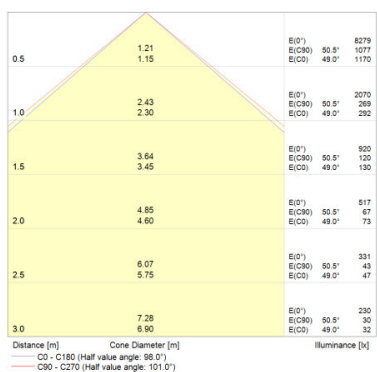

FLOODLIGHT LED 10 W 3000 K WT

FLOODLIGHT LED 10 W 4000 K WT

FLOODLIGHT LED 20 W 3000 K WT

FLOODLIGHT LED 20 W 3000 K BK