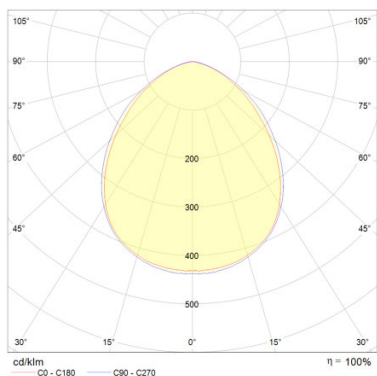

FLOODLIGHT LED 50 W 3000 K BK,
FLOODLIGHT LED 50 W 4000 K BK

FLOODLIGHT LED 10 W 3000 K WT

FLOODLIGHT LED 10 W 4000 K WT

FLOODLIGHT LED 20 W 3000 K WT

FLOODLIGHT LED 20 W 3000 K BK