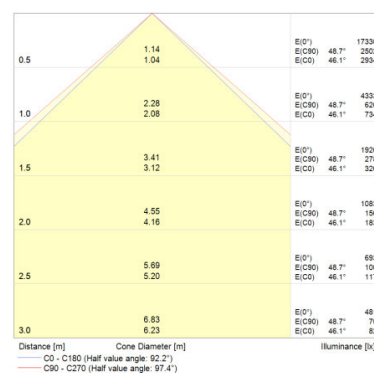

FLOODLIGHT LED 50 W 3000 K WT

FLOODLIGHT LED 100 W 6500 K BK