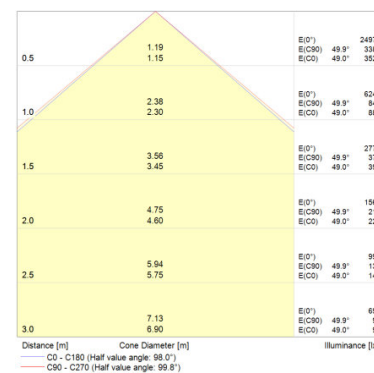

FLOODLIGHT LED 50 W 3000 K BK

FLOODLIGHT LED 150 W 4000 K BK