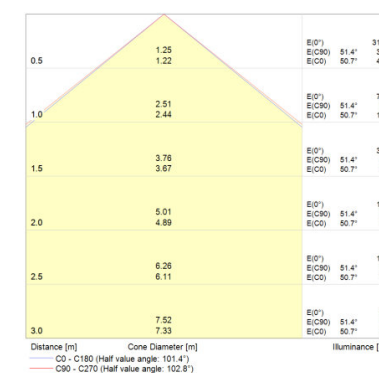

FLOODLIGHT LED 200 W 4000 K BK,
FLOODLIGHT LED 200 W 6500 K BK

FLOODLIGHT LED 10 W 3000 K WT

FLOODLIGHT LED 10 W 4000 K WT

FLOODLIGHT LED 20 W 3000 K WT

FLOODLIGHT LED 20 W 3000 K BK