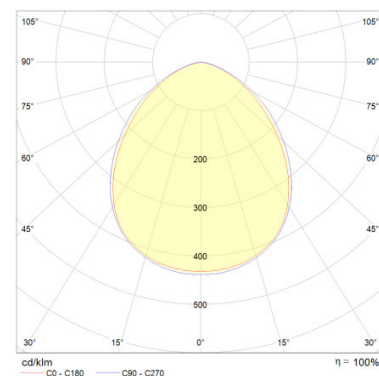

FLOODLIGHT LED 100 W 4000 K BK,
FLOODLIGHT LED 100 W 6500 K BK

FLOODLIGHT LED 10 W 3000 K WT

FLOODLIGHT LED 10 W 4000 K WT

FLOODLIGHT LED 20 W 3000 K WT

FLOODLIGHT LED 20 W 3000 K BK