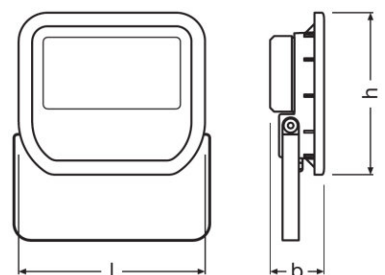

FLOODLIGHT LED 10 W 3000 K WT,
FLOODLIGHT LED 10 W 4000 K WT

FLOODLIGHT LED 20 W 3000 K WT

FLOODLIGHT LED 20 W 3000 K BK,
FLOODLIGHT LED 20 W 4000 K BK

FLOODLIGHT LED 50 W 3000 K WT