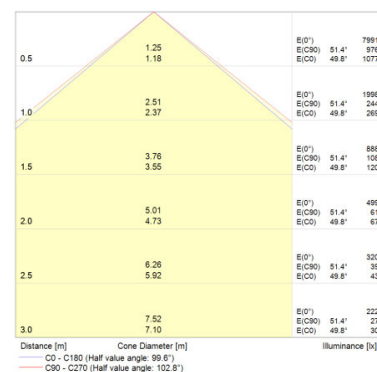

FLOODLIGHT LED 10 W 3000 K WT

FLOODLIGHT LED 10 W 4000 K WT

FLOODLIGHT LED 20 W 3000 K WT

FLOODLIGHT LED 20 W 3000 K BK