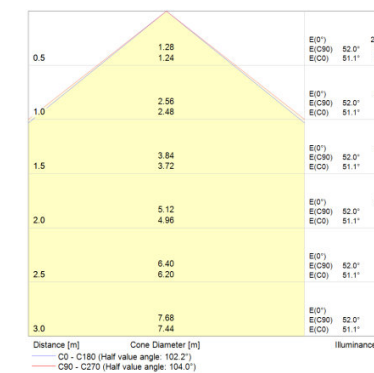

FLOODLIGHT LED 50 W 4000 K BK

FLOODLIGHT LED 150 W 6500 K BK