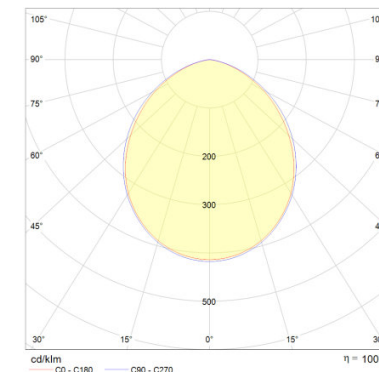

FLOODLIGHT LED 10 W 3000 K WT

FLOODLIGHT LED 10 W 4000 K WT

FLOODLIGHT LED 20 W 3000 K WT

FLOODLIGHT LED 20 W 3000 K BK