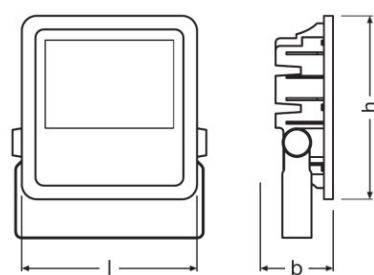

FLOODLIGHT LED 10 W 3000 K WT,
FLOODLIGHT LED 10 W 4000 K WT

FLOODLIGHT LED 20 W 3000 K WT

FLOODLIGHT LED 20 W 3000 K BK,
FLOODLIGHT LED 20 W 4000 K BK

FLOODLIGHT LED 50 W 3000 K WT