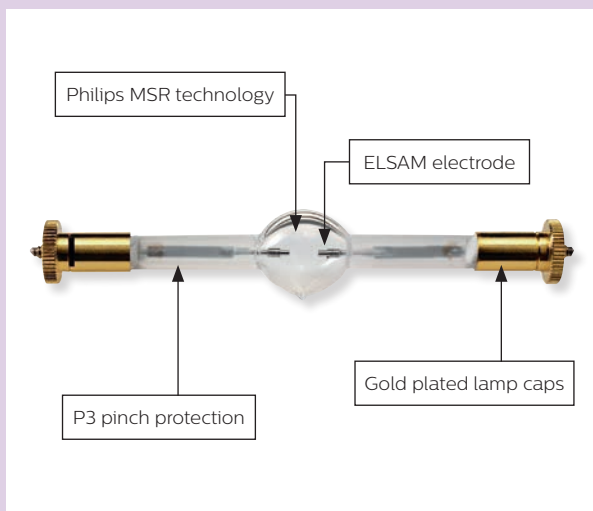

Philips P3 pinch protection (with special chromium coating) means that lamps...

- Are more stable over their lifetime, offering consistent performance under various ambient temperatures
- Can be used in compact fixtures
- Can be stored for a longer time in different environments

Golden coated caps (double-ended types) or pins (FastFit types) ensure the lamps...

- Provide better connection with the lamp holder, with no arcing or short circuits
- Offer better protection against higher temperatures and humidities
- Can be stored for a longer time in different environments

ELSAM electrode with special coil means the lamps...

- Provide easy ignition
- Exhibit less tungsten evaporation (and hence reduced electrode consumption), which results in more stable lumen maintenance and less color shift over the lamp's lifetime
- Have better protected walls due to less tungsten deposition

Philips MSR technology

- White color impression
- High color rendering