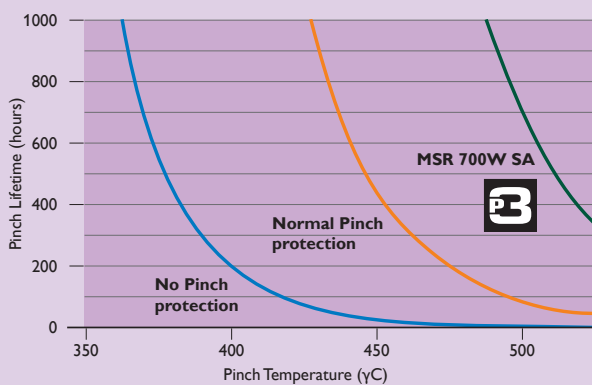

For long-term reliability, choose Gold

Each of the three technologies at the heart of Philips' MSR Gold™ lamps brings benefits in its own right. That's what makes this innovative combination so powerful.

P3 Pinch protection ensures longer lifetime, more design freedom and fewer early failures.