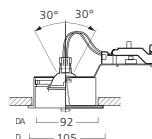

75 Swing
Mindesteinbaumaße:
400x400x110mm