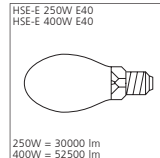

Sylvania Alioth

Natrium SHP Metallhalogen HSI-SX/-HX

- Druckgussaluminium Betriebsgerätegehäuse
- Ausgezeichnete Wärmeableitung, durch rückseitige Kühlrippen, ta 45°C
- Verschiedene Schutzklassen erhältlich
- Komplett-Versionen erhältlich mit Lampe, Reflektor und Schutzglas (IP65)

Iliah

Art.-Nr.	Artikelbeschreibung	EEK Leuchte	EEK Lampe	Bruttopreis
0039079	Alioth HSI-SX 250W IP23 schwarz mit Alu-Reflektor +LM	A++ A+ A B C	A	242,05 €
0039081	Alioth HSI-SX 250W IP65 schwarz mit Alu-Reflektor und Glas +LM	A++ A+ A B C	A	338,85 €
0039025	Alioth HSI-SX 400W IP23 schwarz mit Alu-Reflektor +LM	A++ A+ A B C	A+	231,75 €
0039080	Alioth HSI-SX 400W IP65 schwarz mit Alu-Reflektor und Glas +LM	A++ A+ A B C	A+	247,20 €
0039083	Alioth SHP-S 250W IP23 schwarz mit Alu-Reflektor +LM	A++ A+ A B C	A+	224,55 €
0039084	Alioth SHP-S 250W IP65 schwarz mit Alu-Reflektor und Glas +LM	A++ A+ A B C	A+	245,15 €
0039024	Alioth SHP-S 400W IP23 schwarz mit Alu-Reflektor +LM	A++ A+ A B C	A++	224,55 €
0039085	Alioth SHP-S 400W IP65 schwarz mit Alu-Reflektor und Glas +LM	A++ A+ A B C	A++	263,70 €
Gehäuse				
0039022	Alioth 250W SHP/HSI-SX/HX Gehäuse IP23 schwarz	A++ A+ A B C		159,65 €
0039018	Alioth 250W SHP/HSI-SX/HX Gehäuse IP65 schwarz	A++ A+ A B C		174,05 €
0039028	Alioth 250W SHP/HSI-SX/HX Gehäuse IP23 schwarz Zusatzfassung E27	A++ A+ A B C		213,20 €
0039020	Alioth 400W SHP/HSI-SX/HX Gehäuse IP23 schwarz	A++ A+ A B C		173,05 €
0039016	Alioth 400W SHP/HSI-SX/HX Gehäuse IP65 schwarz	A++ A+ A B C		180,25 €
0039027	Alioth 400W SHP/HSI-SX/HX Gehäuse IP23 schwarz Zusatzfassung E27	A++ A+ A B C		221,45 €
Zubehör				
5039030	Alioth Alu-Reflektor 410mm (=>IP44/65)			38,10 €
5039033	Alioth Schutzglas für Alu-Reflektor 410mm (=>IP44/65)			21,65 €
5043169	Alioth Befestigungs-Set für Schutzglas			65,90 €

Hallenleuchten