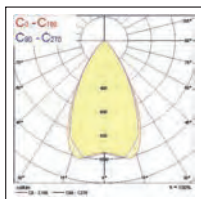

Breit strahlend

Asymmetrisch strahlend

Small

Medium

Large

XLarge

XXLarge

Sylveo LED - Small