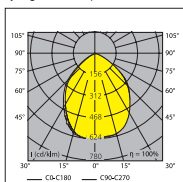

Syl-Lighter LED-Square 205 4000K