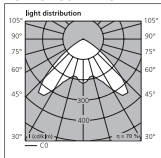

Hallenleuchten

HSI-HS 250W ALU