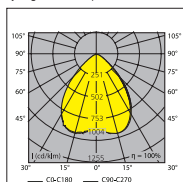

Syl-Lighter LED-Square 225 4000K