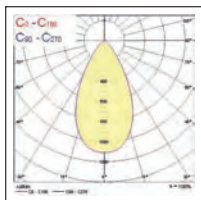

Breit strahlend

Asymmetrisch strahlend

Small

Medium

Large

XLarge

XXLarge

Sylveo LED - Small