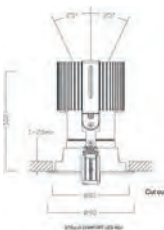

Lumiance Stello Comfort LED

Schwenkbare LED-Downlights für Lichtakzente

- LED-Downlight für Akzentbeleuchtung mit weißem, deckenübergreifendem Rand
- Die zurückgesetzte Position der LEDs verhindert Blendung und erzeugt ein angenehmes Licht
- Leuchtenlichtstrom bis zu 706lm in der 4.000K-Version, das entspricht einer Systemeffizienz von 59 lm/W.
- Stello Comfort LED CDim wird mit einem Treiber geliefert, der über Phasenanschnitt oder Phasenabschnitt gedimmt werden kann. Eine Liste kompatibler Dimmer erhalten Sie auf Anfrage
- Stello Comfort LED SunDim wird mit einem Treiber geliefert, der über Phasenanschnitt oder Phasenabschnitt gedimmt werden kann und gleichzeitig zur Helligkeit die Farbtemperatur von 3000K auf 2000K verringert, bei einer Farbwiedergabe $R_a > 90$.
- Ausführung mit matted Aluminiumreflektor (IP44)
- Standardmäßig mit Klemme für Durchgangsverdrahtung für eine einfache Installation
- Lebensdauer 35.000h L70
- Stello Comfort LED ist auch mit Coupler für das Isotera-System erhältlich
- Ausstrahlungswinkel 40°
- +/- 25° schwenkbar
- Deckenausschnitt $\varnothing$ 80mm

Stello Comfort LED - schwenkbar

Art.-Nr.	Artikelbeschreibung	EEK Leuchte	Bruttopreis
3079363	Stello Comfort LED 12W 830 40° CDim Refl. Alu matt schwenkbar	A++ A+ A	65,00 €
3079364	Stello Comfort LED 12W 840 40° CDim Refl. Alu matt schwenkbar	A++ A+ A	65,00 €
3079366	Stello Comfort LED 16W 920-930 40° SunDim Refl. Alu matt schwenkbar	A++ A+ A	95,00 €