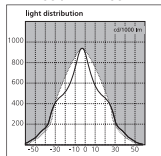

FEH 400 / HDE 400