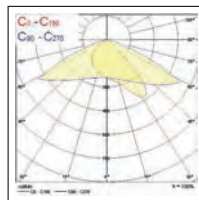

Breit strahlend

Asymmetrisch strahlend

Small

Medium

Large

XLarge

XXLarge

Sylveo LED - Small