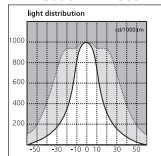

FEH 1500 / HDE 1500