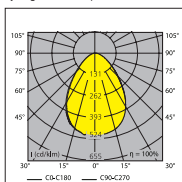

Syl-Lighter LED-Square 170 3000K