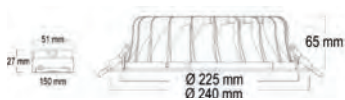

Lumiance Syl-Lighter LED

LED Downlight

LICHTSTRÖME		
GROSSE	3.000K	4.000K
165	1.047 lm	1.134 lm
195	1.367lm	1.480 lm
220	1.785lm	1.989 lm
240	2.071lm	2.289lm