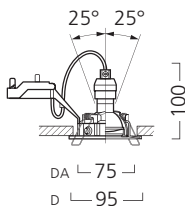

75 Swing IP44 indoor/outdoor
Mindesteinbaumaße:
200x200x100mm