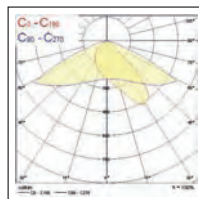

Breit strahlend

Asymmetrisch strahlend

Small

Medium

Large

XLarge

XXLarge

Sylveo LED - Small