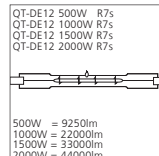

Sylvania FEH QT

Halogen-Glühlampen

- Flutlichtstrahler für Halogenstab
- Korrosionsbeständiges Alu-Gehäuse
- Seitenteile mit angeformten Kühlrippen für lange Lampenlebensdauer
- Aluminium-Frontrahmen abklappbar mit eingelagerter Sicherheitscheibe und Glasschutzgitter in alterungs- und temperaturbeständiger Dichtung
- Engstrahlender Reflektor aus Reinaluminium
- Großbräumiger Kabelanschlusskasten (ALU); PG13,5 Stopfbuchse
- Schwenkbarer Aluminium-Befestigungsbügel mit Gradeinteilung
- Montage und Sicherung durch 3 Bohrungen mit Befestigungsbügel
- Lampenwechsel durch Öffnen des Frontrahmens
- Optionales Zubehör (Schutzgitter, Blende, Schutzglas)

FEH

Art.-Nr.	Artikelbeschreibung	EEK Leuchte	Bruttopreis
0043180	FEH 500 QT-DE 500W IP54 Alu	C D	135,45 €
0043181	FEH 1000 QT-DE 1000W IP54 Alu	C D	145,95 €
0043182	FEH 1500 QT-DE 1500W IP54 Alu	C D	161,70 €
0043583	FEH 2000 QT-DE 2000W IP54 Alu	C D	245,70 €

Fluter

ABMESSUNGEN (MM)

	L	P	H	Gewicht (kg)
FEH 500	205	265	250	3,00
FEH 1000	275	265	250	3,30
FEH 1500	340	265	250	3,70
FEH 2000	455	265	250	5,00

FEH 400 / HDE 400

FEH 1000 / HDE 1000

FEH 1500 / HDE 1500

HDE