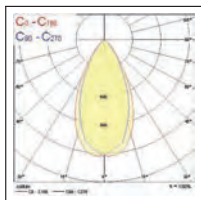

Breit strahlend

Asymmetrisch strahlend

Small

Medium

Large

XLarge

XXLarge

Sylveo LED - Small