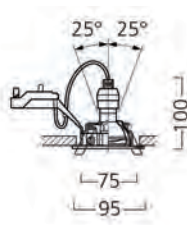

Inset Trend Swing IP44 Indoor & Outdoor