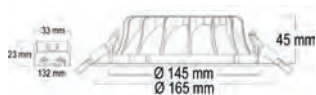

Lumiance Syl-Lighter LED

LED Downlight

LICHTSTRÖME		
GROSSE	3.000K	4.000K
165	1.047 lm	1.134 lm
195	1.367lm	1.480 lm
220	1.785lm	1.989 lm
240	2.071lm	2.289lm