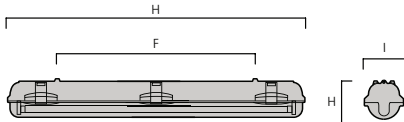

Start Waterproof LED

Art.-Nr.	Artikelbeschreibung	EEK Leuchte	Bruttopreis
1-Flammig			
0047870	Start Waterproof LED 600 1-flammig 12W 840 1215lm IP65	A++ A+ A	44,10 €
0047872	Start Waterproof LED 1200 1-flammig 24W 840 2500lm IP65	A++ A+ A	66,60 €
0047874	Start Waterproof LED 1500 1-flammig 40W 840 4450lm IP65	A++ A+ A	81,00 €
0047800	Start Waterproof LED 600 1-flammig 12W 865 1300lm IP65	A++ A+ A	44,10 €
0047876	Start Waterproof LED 1200 1-flammig 24W 865 2500lm IP65	A++ A+ A	66,60 €
0047878	Start Waterproof LED 1500 1-flammig 40W 865 4500lm IP65	A++ A+ A	81,00 €
2-Flammig			
0047871	Start Waterproof LED 600 2-flammig 24W 840 2290lm IP65	A++ A+ A	62,10 €
0047873	Start Waterproof LED 1200 2-flammig 48W 840 4800lm IP65	A++ A+ A	102,60 €
0047875	Start Waterproof LED 1500 2-flammig 80W 840 8300lm IP65	A++ A+ A	130,10 €
0047803	Start Waterproof LED 1500 2-flammig 60W 840 6500lm IP65	A++ A+ A	109,00 €
0047801	Start Waterproof LED 600 2-flammig 24W 865 2300lm IP65	A++ A+ A	62,10 €
0047877	Start Waterproof LED 1200 2-flammig 48W 865 4700lm IP65	A++ A+ A	102,60 €
0047879	Start Waterproof LED 1500 2-flammig 80W 865 8500lm IP65	A++ A+ A	130,10 €
0047805	Start Waterproof LED 1500 2-flammig 60W 865 6500lm IP65	A++ A+ A	109,00 €
Zubehör			
0045600	Start Waterproof LED Abhängeset 1m		auf Anfrage