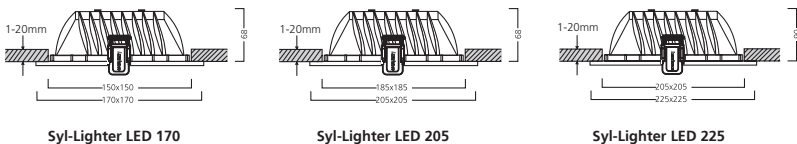

Syl-Lighter LED 205

Syl-Lighter LED 225

Abmessungen (mm)

Syl-Lighter LED 170