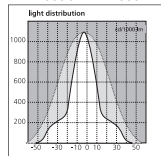

FEH 1000 / HDE 1000