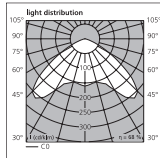

HSI-HX 400W ALU