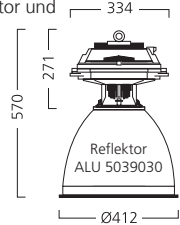

- Druckgussaluminium Betriebsgerätegehäuse
- Ausgezeichnete Wärmeableitung, durch rückseitige Kühlrippen, ta 45°C
- Verschiedene Schutzklassen erhältlich
- Komplett-Versionen erhältlich mit Lampe, Reflektor und Schutzglas (IP65)