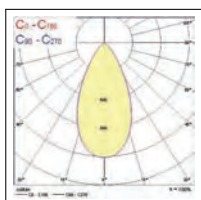

Breit strahlend

Asymmetrisch strahlend

Small

Medium

Large

XLarge

XXLarge

Sylveo LED - Small