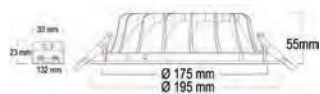

Lumiance Syl-Lighter LED

LED Downlight

LICHTSTRÖME		
GROSSE	3.000K	4.000K
165	1.047 lm	1.134 lm
195	1.367lm	1.480 lm
220	1.785lm	1.989 lm
240	2.071lm	2.289lm