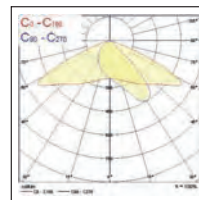

Breit strahlend

Asymmetrisch strahlend

Small

Medium

Large

XLarge

XXLarge

Sylveo LED - Small