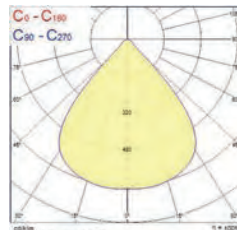

190W

Breit strahlend (85°)