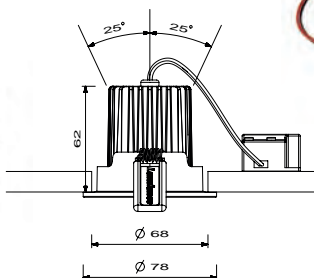

Lumiance Instar Eco Kit LED

LED Downlight 68mm

- Energie- und kosteneffiziente Alternative zu Halogen
- Alu-Druckguss Gehäuse, facettierter Reflektor mit PC Abdeckung geschlossen
- Leuchtenlichtstrom bis zu 510lm bei 10W Nennleistung
- Ausstrahlwinkel von 36°
- Farbwiedergabe Ra >80
- Einbaudurchmesser DA=68mm, ET=50mm
- Dimmbar mit Phasenan- und Phasenabschrittdimmer (CDim)
- Instar Eco Kit SunDim wird mit einem Treiber geliefert, der über Phasenanschnitt oder Phasenabschnitt gedimmt werden kann und gleichzeitig zur Helligkeit die Farbtemperatur von 3000K auf 2000K verringert
- Geeignet für PIR/Bewegungsmelder mit hohen Schaltzyklen
- Externes LED Betriebsgerät ist im Lieferumfang enthalten
- Ausführungen starr oder schwenkbar +/- 25°

Instar Eco Kit LED

Art.-Nr.	Artikelbeschreibung	E EK Leuchte	Bruttopreis
Starr			
3079348	Instar Eco Kit LED 10W 827 36° CDim weiss	A++ A+ A	47,40 €
3079349	Instar Eco Kit LED 10W 827 36° CDim Alu geb.	A++ A+ A	47,40 €
Sun Dim			
3079343	Instar Eco Kit LED 10W 840 36° CDim weiss	A++ A+ A	47,40 €
3079344	Instar Eco Kit LED 10W 840 36° CDim Alu geb.	A++ A+ A	47,40 €
Schwenkbar			
3079315	Instar Eco Kit LED 12W 920-930 36° SunDim weiss	A++ A+ A	79,00 €
3079316	Instar Eco Kit LED 12W 920-930 36° SunDim Alu geb.	A++ A+ A	79,00 €
Schwenkbar			
3079455	Instar Eco Kit LED 10W 827 36° CDim weiss schwenkbar	A++ A+ A	53,55 €
3079456	Instar Eco Kit LED 10W 827 36° CDim Alu geb. schwenkbar	A++ A+ A	53,55 €
Sun Dim			
3079317	Instar Eco Kit LED 12W 920-930 36° SunDim weiss schwenkbar	A++ A+ A	84,00 €
3079318	Instar Eco Kit LED 12W 920-930 36° SunDim Alu geb. schwenkbar	A++ A+ A	84,00 €