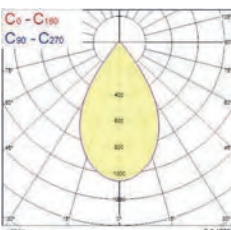

95W

Medium strahlend (55°)