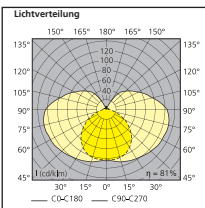

ABMESSUNGEN (mm)

MONTAGE CLIP

90° WINKEL

VERBINDER

LS LED 600 10.2W 595lm

LS LED 900 15.3W 890lm

LS LED 1200 20.5W 1165lm

Sylvania Convenio LED