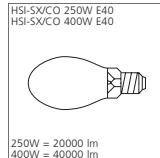

Britelux HSI-SX