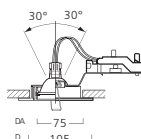

Lumiance Instar Trend

75 Swing & Comfort & Opal

- Kompaktes Design
- Erhältlich in 2 farbigen Oberflächen
- Einfache Installation und Lampenwechsel
- Schwenkbar 2×30°
- Geeignet für Halogen- und LED-Reflektorlampen

Instar Trend quadratisch

Art.-Nr.	Artikelbeschreibung	E EK Leuchte	Bruttopreis
Instar 75 Trend quadratisch Swing			
3079000	Instar Trend Swing 75 quadrat. QR-CBC51 50W weiss	A+ A B C	17,00 €
3079005	Instar Trend Swing 75 quadrat. QR-CBC51 50W Eisen geb.	A+ A B C	17,00 €
3084000	Inset Trend Swing 75 quadrat. GU10 bündig weiss	A++ A+ A B C D	20,60 €
3084005	Inset Trend Swing 75 quadrat. GU10 bündig Nickel geb.	A++ A+ A B C D	20,60 €
Instar 90 Trend quadratisch Comfort			
3079010	Instar Trend quadrat. 90 Comfort QR-CBC51 50W weiss	A+ A B C	17,00 €
3079015	Instar Trend quadrat. 90 Comfort QR-CBC51 50W Eisen geb.	A+ A B C	17,00 €
Instar 75/90 Trend quadratisch Opal			
3079020	Instar Trend quadrat. 90 Opal QR-CBC51 50W weiss	A+ A B C	17,00 €
3079025	Instar Trend quadrat. 90 Opal QR-CBC51 50W Eisen geb.	A+ A B C	17,00 €
3084020	Inset Trend Swing 75 quadrat. GU10 opal weiss	A++ A+ A B C D	21,65 €
3084025	Inset Trend Swing 75 quadrat. GU10 opal Nickel geb.	A++ A+ A B C D	21,65 €

Downlights

Superia 50

QR-CBS1 50W GU10/GXS.3

50W = 950 lm

Hi-Spot E550

QP4RS1 50W GU10

50W = 525 lm

75 Swing
Mindesteinbaumaße:
400x400x110mm