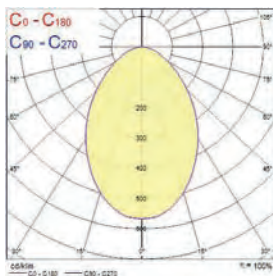

Lumiance Syl-Lighter LED

LED Downlight

LICHTSTRÖME		
GROSSE	3.000K	4.000K
165	1.047 lm	1.134 lm
195	1.367lm	1.480 lm
220	1.785lm	1.989 lm
240	2.071lm	2.289lm