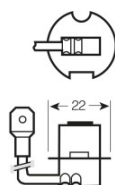

Technical data

Electrical data

Power input	68 W ¹⁾
Nominal voltage	12.0 V
Nominal wattage	55.00 W
Test voltage	13.2 V

¹⁾ Maximum

Photometrical data

Luminous flux	1450 lm
Luminous flux tolerance	±15 %

Dimensions & weight

PK22s
IEC 7004-47
DIN 49742

IEC 7005-47
DIN 49762

Length	42.0 mm
Diameter	11.5 mm
Product weight	6.55 g

Lifespan

Lifespan B3	400 h
Lifespan Tc	650 h

Additional product data

Base (standard designation)	PK22s
-----------------------------	-------