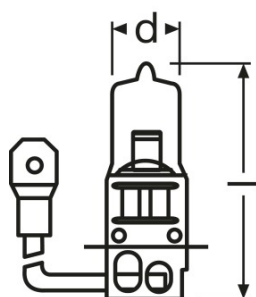

Technical data

Electrical data

Power input	68 W ¹⁾
Nominal voltage	12.0 V
Nominal wattage	55.00 W
Test voltage	13.2 V

¹⁾ Maximum

Photometrical data

Luminous flux	1450 lm
Luminous flux tolerance	±15 %

Dimensions & weight

PK22s
IEC 7004-47
DIN 49742

IEC 7005-47
DIN 49762

Length	42.0 mm
Diameter	11.5 mm
Product weight	6.55 g

Lifespan

Lifespan B3	400 h
Lifespan Tc	650 h

Additional product data

Base (standard designation)	PK22s
-----------------------------	-------