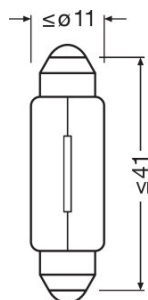

Product datasheet

Technical data

Product information

Order reference	6424
Application (Category and Product specific)	Auxiliary lamp

Electrical data

Power input	7 W
Nominal voltage	24.0 V
Nominal wattage	5.00 W
Power input tolerance	±10 %
Test voltage	28.0 V

Photometrical data

Luminous flux	60 lm
Luminous flux tolerance	±20 %

Dimensions & weight

Length	41.0 mm
Diameter	11.0 mm
Product weight	3.22 g

Lifespan

Lifespan B3	1000 h
Lifespan Tc	2000 h

Additional product data

Logistical Data

Product code	Product description	Packaging unit (Pieces/Unit)	Dimensions (length x width x height)	Volume	Gross weight
4050300891712	ORIGINAL FESTOON 6424	Unpacked 1	42 mm x 10 mm x 10 mm	0.00 dm ³	5.33 g
4050300891729	ORIGINAL FESTOON 6424	Folding carton box 10	58 mm x 54 mm x 139 mm	0.44 dm ³	54.20 g
4008321090829	ORIGINAL FESTOON 6424	Shipping carton box 50	273 mm x 145 mm x 65 mm	2.57 dm ³	321.00 g