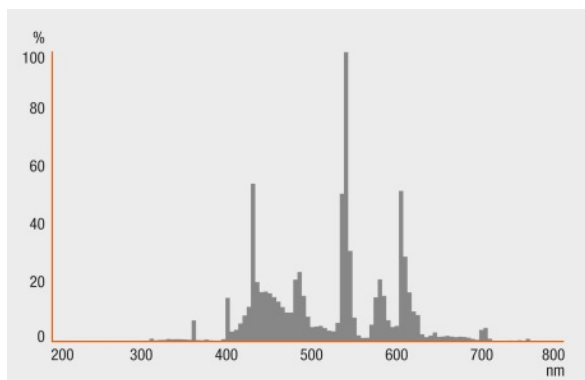

Product datasheet

Light Distribution

Spectral power distribution

Equipment / Accessories

- Suitable for operation on conventional control gear

Safety advice

In case of lamp breakage: www.osram.com/brokenlamp

Logistical Data

Product code	Product description	Packaging unit (Pieces/Unit)	Dimensions (length x width x height)	Volume	Gross weight
4050300194196	DULUX D 26 W/865	Shipping carton box 200	405 mm x 390 mm x 432 mm	68.23 dm³	14053.00 g
4050300486987	DULUX D 26 W/865	Shipping carton box 10	192 mm x 119 mm x 155 mm	3.54 dm³	694.00 g

The mentioned product code describes the smallest quantity unit which can be ordered. One shipping unit can contain one or more single products. When placing an order, for the quantity please enter single or multiples of a shipping unit.

Disclaimer