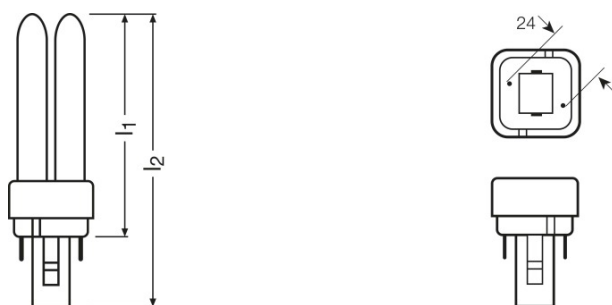

Product datasheet

Technical data

Electrical data

Nominal wattage	26.00 W
Nominal voltage	105 V
Rated wattage	26.00 W
Rated luminous flux	1700 lm

Photometrical data

Nominal luminous flux	1700 lm
Light color (designation)	LUMILUX Cool Daylight
Luminous flux at 25 °C	1710 lm
Color temperature	6500 K
Color rendering index Ra	80...89
Rated LLMF at 2,000 h	0.77
Rated LLMF at 4,000 h	0.70
Rated LLMF at 6,000 h	0.69
Rated LLMF at 8,000 h	0.68

Dimensions & weight

Diameter	13.0 mm
Overall length	170.0 mm
Length	172.0 mm
Length acc. to IEC standard	160 mm
Length with base excl. base pins/connection	149.00 mm
Outer bulb	T4
Maximum diameter	11.0 mm

Safety advice

In case of lamp breakage: www.osram.com/brokenlamp

Logistical Data

Product code	Product description	Packaging unit (Pieces/Unit)	Dimensions (length x width x height)	Volume	Gross weight
4050300194196	DULUX D 26 W/865	Shipping carton box 200	405 mm x 390 mm x 432 mm	68.23 dm ³	14053.00 g
4050300486987	DULUX D 26 W/865	Shipping carton box 10	192 mm x 119 mm x 155 mm	3.54 dm ³	694.00 g