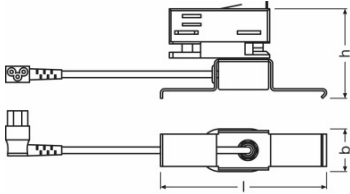

KREIOS G1 TRACK MOUNT

KREIOS G1 | – Accessories

Technical data

Dimensions & weight

Length	136.0 mm
Width	32.0 mm
Height	67.0 mm
Product weight	190.00 g

Product datasheet

Logistical Data

Product code	Product description	Packaging unit (Pieces/Unit)	Dimensions (length x width x height)	Volume	Gross weight
4008321832931	KREIOS G1 TRACK MOUNT	Folding carton box 1	205 mm x 50 mm x 148 mm	1.52 dm ³	264.00 g
4008321832948	KREIOS G1 TRACK MOUNT	Shipping carton box 10	516 mm x 233 mm x 164 mm	19.72 dm ³	2860.00 g

The mentioned product code describes the smallest quantity unit which can be ordered. One shipping unit can contain one or more single products. When placing an order, for the quantity please enter single or multiples of a shipping unit.