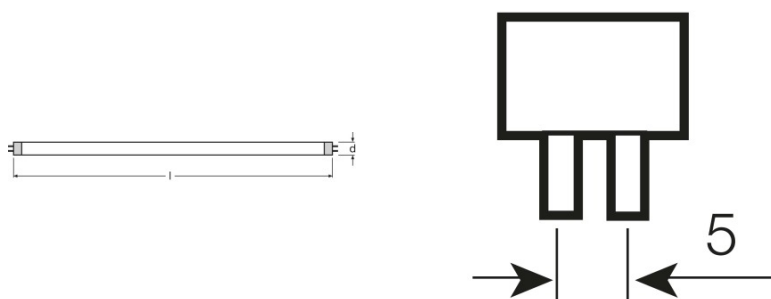

## Technical data

### Dimensions & weight

Tube diameter	16 mm
Length	288.0 mm
Length with base excl. base pins/connection	288.00 mm
Diameter	16.0 mm