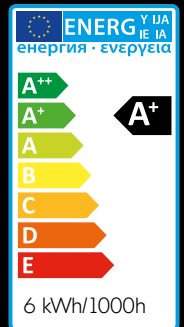

# LED MR16 5.5W

5.5W  
350lm

35W  
Halogen  
Replacement

**85% ENERGY SAVING**

Voltage: 12V AC  
Colour Temperature: 3,000K, 2,700K  
Colour: Warm White  
Candela: 450, 680 and 1,300  
Colour Rendering Index: >86  
Switching Frequency: >60,000  
Life Time: >35,000 h  
Heat Sink: Aluminium

NOT FOR USE inside enclosed  
luminaires or in luminaires without  
air flow.

Instant

GU5.3 LED  
(GU5.3 Halogen)

GU 5.3 LED  
(GU 5.3 Halogen)

All MR16 LED Lamps in stock

Product Code: 22304 (3,000K/450Cd)  
Product Code: 22306 (2,700K/1,300Cd)  
Product Code: 22308 (2,700K/680Cd)