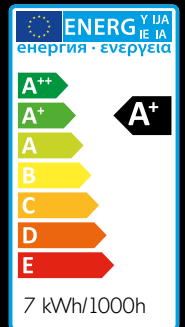

Q-MAX

LED MR16 7W

7W
500lm

35W
Halogen
Replacement

80% ENERGY SAVING

Voltage: 12V AC
Colour Temperature: 3,000K
Colour: Warm White
Candela: 1,200
Colour Rendering Index: >80
Switching Frequency: >60,000
Life Time: >35,000 h
Heat Sink: Aluminium

NOT FOR USE inside enclosed
luminaires or in luminaires without
air flow.

Instant

GU5.3 LED
(GU5.3 Halogen)

32°

GU 5.3 LED
(GU 5.3 Halogen)

All MR16 LED Lamps in stock

Product Code: 22312

Dimmable on
recommended dimmers
and transformers