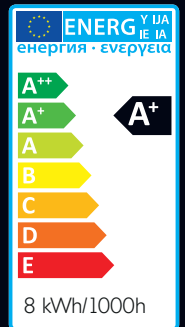

Q-MAX

LED PAR16 7.5W

7.5W
420lm

50W
Halogen
Replacement

85% ENERGY SAVING

Voltage: 220-240V AC
Colour Temperature: 2,700K
Colour: Warm White
Candela: 720
Colour Rendering Index: >80
Switching Frequency: >60,000
Life Time: >35,000 h
Heat Sink: Aluminium

NOT FOR USE inside enclosed
luminaires or inluminaires without
air flow.

All PAR16 LED Lamps in stock

Product Code: 22327

Internal driver works flaw-
lessly with both trailing-
and leading edge dimmers

High precision optics
to reduce glare and
stray light