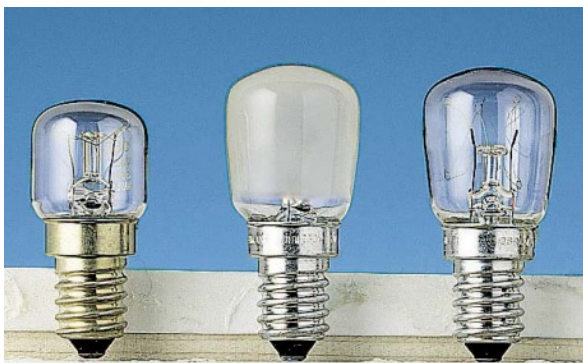

SPC.T FR 25 W 230 V E14

SPECIAL T/FRIDGE | Incandescent lamps, tubular shape, for fridge lighting

Areas of application

- Domestic refrigerators
- Sewing machines

Product datasheet

Technical data

Electrical data

Light technical data

Starting time	0.0 s
---------------	-------

Dimensions & weight

E14
IEC 7004-23

E 14

Diameter	26.0 mm
Length	55.0 mm
Overall length	57.0 mm
Outer bulb	T26

Lifespan

Nominal lamp life time	1000 h
Rated lamp life time	1000 h