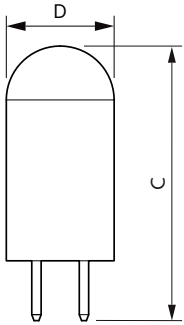

Product data

General Information		Warm Up Time to 60% Light (Nom)	
Cap-Base	G4 [G4]		0.5 s
Nominal Lifetime (Nom)	15000 h	Power Factor (Nom)	0.5
Switching Cycle	50000X	Voltage (Nom)	12 V
Technical Type	0.9-10W	Temperature	
		T-Case Maximum (Nom)	51 °C
		Controls and Dimming	
		Dimmable	No
		Approval and Application	
		Suitable For Accent Lighting	No
		Energy Efficiency Label (EEL)	A++
		Energy Consumption kWh/1000 h	1 kWh
		Product Data	
		Full product code	871869679312100
		Order product name	CorePro LEDcapsuleLV 0.9-10W G4 827
		EAN/UPC - Product	8718696793121
		Order code	929001843902
		Numerator - Quantity Per Pack	1
		Numerator - Packs per outer box	12
Light Technical			
Color Code	827 [CCT of 2700K]		
Luminous Flux (Nom)	110 lm		
Luminous Flux (Rated) (Nom)	110 lm		
Color Designation	Warm White (WW)		
Correlated Color Temperature (Nom)	2700 K		
Luminous Efficacy (rated) (Nom)	122.00 lm/W		
Color Consistency	<6		
Color Rendering Index (Nom)	80		
LLMF At End Of Nominal Lifetime (Nom)	70 %		
Operating and Electrical			
Power (Rated) (Nom)	0.9 W		
Lamp Current (Nom)	140 mA		
Wattage Equivalent	10 W		
Starting Time (Nom)	0.5 s		

CorePro LEDcapsule LV

Material Nr. (12NC)	929001843902
Net Weight (Piece)	0.008 kg

Dimensional drawing

Capsule 12V1W-10W 100lm N.AD 2700K G4

Product	D	C
CorePro LEDcapsuleLV 0.9-10W G4 827	14.5 mm	38 mm

Photometric data