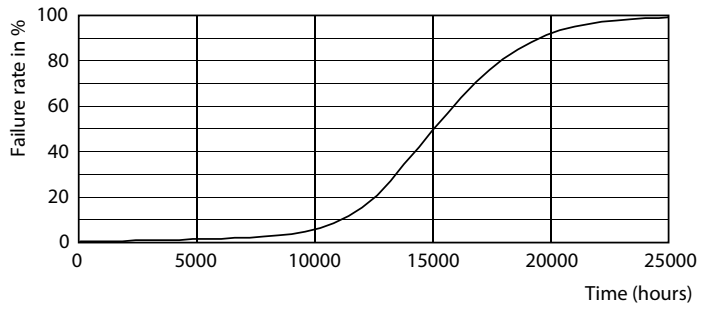

CorePro LEDcapsule LV

Lifetime

LEDcapsule CorePro 0.9-10W G4 Capsule 830 ND

LEDcapsule CorePro 0.9-10W G4 Capsule 830 ND