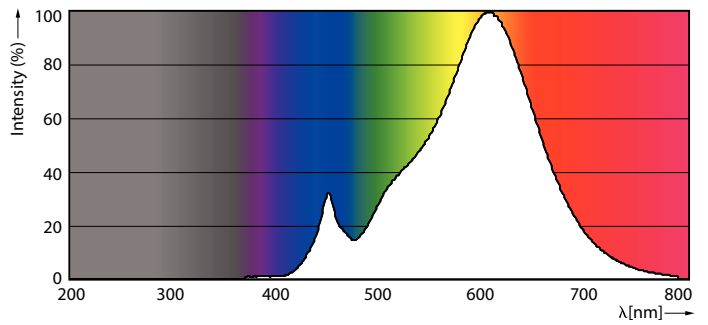

LEDcapsule CorePro 1.7-20W G4 Capsule 827 ND