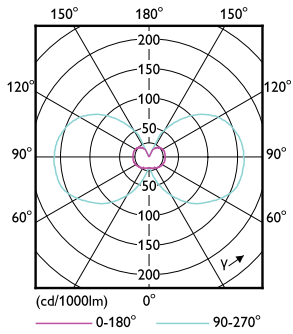

Product data

General Information		Warm Up Time to 60% Light (Nom)	
Cap-Base	G4 [G4]		0.5 s
Nominal Lifetime (Nom)	15000 h	Power Factor (Nom)	0.5
Switching Cycle	50000X	Voltage (Nom)	12 V
Technical Type	0.9-10W	Temperature	
		T-Case Maximum (Nom)	51 °C
		Controls and Dimming	
		Dimmable	No
		Approval and Application	
		Suitable For Accent Lighting	No
		Energy Efficiency Label (EEL)	A++
		Energy Consumption kWh/1000 h	1 kWh
		Product Data	
		Full product code	871869679312100
		Order product name	CorePro LEDcapsuleLV 0.9-10W G4 827
		EAN/UPC - Product	8718696793121
		Order code	929001843902
		Numerator - Quantity Per Pack	1
		Numerator - Packs per outer box	12
Light Technical			
Color Code	827 [CCT of 2700K]		
Luminous Flux (Nom)	110 lm		
Luminous Flux (Rated) (Nom)	110 lm		
Color Designation	Warm White (WW)		
Correlated Color Temperature (Nom)	2700 K		
Luminous Efficacy (rated) (Nom)	122.00 lm/W		
Color Consistency	<6		
Color Rendering Index (Nom)	80		
LLMF At End Of Nominal Lifetime (Nom)	70 %		
Operating and Electrical			
Power (Rated) (Nom)	0.9 W		
Lamp Current (Nom)	140 mA		
Wattage Equivalent	10 W		
Starting Time (Nom)	0.5 s		

CorePro LEDcapsule LV

Material Nr. (12NC)	929001843902
Net Weight (Piece)	0.008 kg

Dimensional drawing

Capsule 12V1W-10W 100lm N.AD 2700K G4

Product	D	C
CorePro LEDcapsuleLV 0.9-10W G4 827	14.5 mm	38 mm

Photometric data