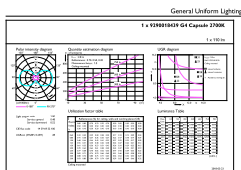

CorePro LEDcapsule LV

Material Nr. (12NC)	929001843902
Net Weight (Piece)	0.008 kg

Dimensional drawing

Product	D	C
CorePro LEDcapsuleLV 0.9-10W G4 827	14.5 mm	38 mm

Photometric data