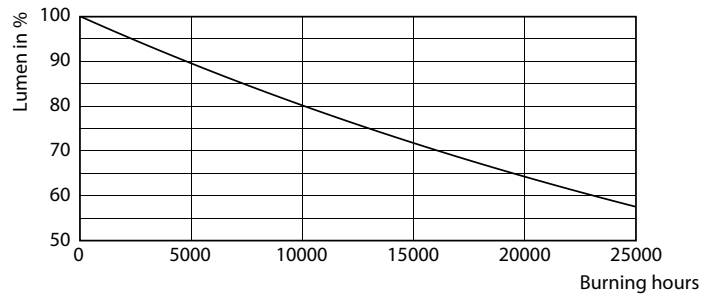

CorePro LEDcapsule LV

Lifetime

LEDcapsule CorePro 0.9-10W G4 Capsule 830 ND

LEDcapsule CorePro 0.9-10W G4 Capsule 830 ND