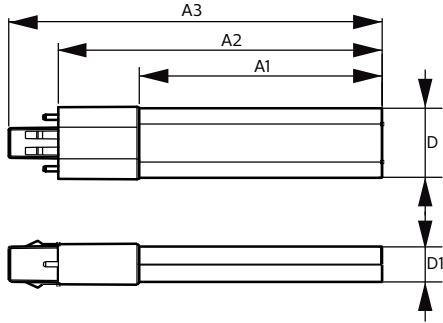

### Product data

General Information	
Cap-Base	G23 [ G23]
Nominal Lifetime (Nom)	30000 h
Switching Cycle	50000X
B50L70	30000 h
Light Technical	
Color Code	840 [ CCT of 4000K]
Beam Angle (Nom)	120 °
Luminous Flux (Nom)	550 lm
Luminous Flux (Rated) (Nom)	550 lm
Rated Beam Angle	120 °
Correlated Color Temperature (Nom)	4000 K
Color Consistency	<6
Color Rendering Index (Nom)	82
LLMF At End Of Nominal Lifetime (Nom)	70 %
Operating and Electrical	
Input Frequency	50 to 60 Hz
Power (Rated) (Nom)	5 W
Lamp Current (Nom)	25 mA
Starting Time (Nom)	0.5 s
Warm Up Time to 60% Light (Nom)	0.5 s

## Dimensional drawing

PLED PLS 220-240V 5-9W 500lm 4000K G23

Product	D	D1	A1	A2	A3
CorePro LED PLS 5W 840 2P G23	31.1 mm	15.8 mm	108 mm	144 mm	166 mm