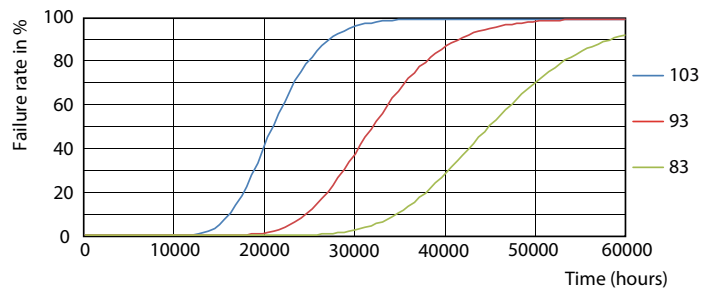

CorePro LED PLS

Lifetime

LEDtube CorePro PLS EM 5W G23 830 12D ND

LEDtube CorePro PLS EM 5W G23 830 12D ND