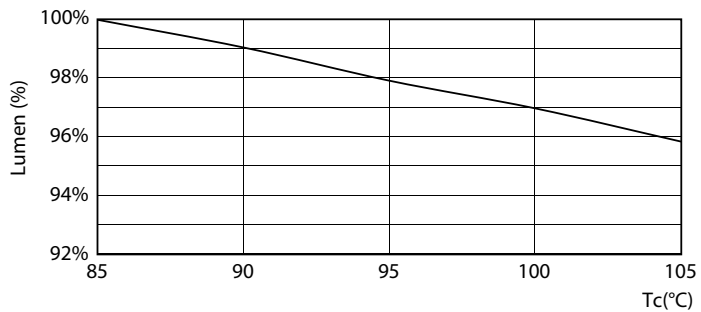

LEDtube CorePro PLS EM 5W G23 830 12D ND