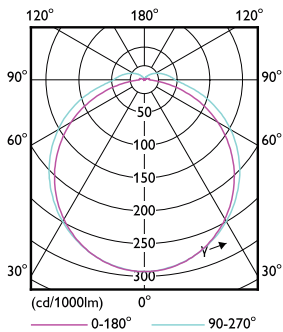

## Dimensional drawing

PLED PLS 220-240V 5-9W 500lm 4000K G23

Product	D	D1	A1	A2	A3
CorePro LED PLS 5W 840 2P G23	31.1 mm	15.8 mm	108 mm	144 mm	166 mm

## Photometric data

General Uniform Lighting  
1 x 1000mm 8400K 5W

LEDtube CorePro PLS EM 5W G23 840 12D ND

LEDtube CorePro PLS EM 5W G23 830 12D ND