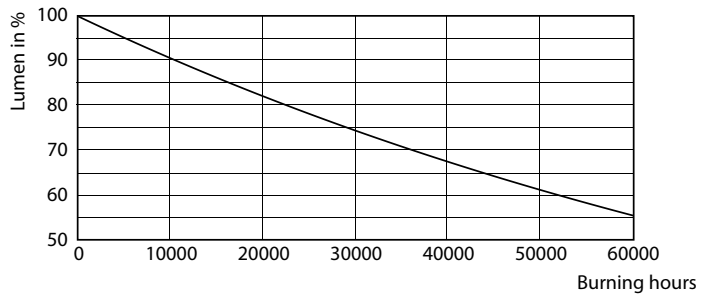

### Product data

General Information	
Cap-Base	G23 [ G23]
Nominal Lifetime (Nom)	30000 h
Switching Cycle	50000X
B50L70	30000 h
Light Technical	
Color Code	840 [ CCT of 4000K]
Beam Angle (Nom)	120 °
Luminous Flux (Nom)	550 lm
Luminous Flux (Rated) (Nom)	550 lm
Rated Beam Angle	120 °
Correlated Color Temperature (Nom)	4000 K
Color Consistency	<6
Color Rendering Index (Nom)	82
LLMF At End Of Nominal Lifetime (Nom)	70 %
Operating and Electrical	
Input Frequency	50 to 60 Hz
Power (Rated) (Nom)	5 W
Lamp Current (Nom)	25 mA
Starting Time (Nom)	0.5 s
Warm Up Time to 60% Light (Nom)	0.5 s

## Lifetime

LEDtube CorePro PLS EM 5W G23 830 12D ND

LEDtube CorePro PLS EM 5W G23 830 12D ND

LEDtube CorePro PLS EM 5W G23 830 12D ND

LEDtube CorePro PLS EM 5W G23 830 12D ND

LEDtube CorePro PLS EM 5W G23 830 12D ND