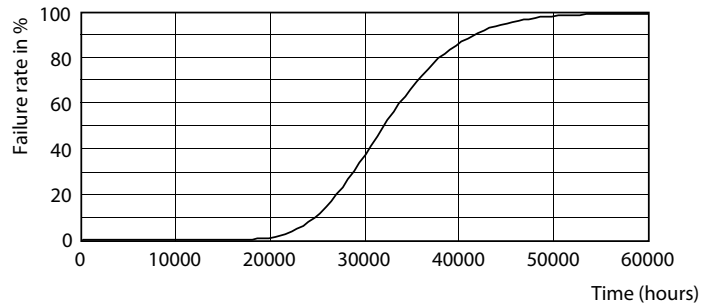

LEDtube CorePro PLS EM 5W G23 830 12D ND

CorePro LED PLS

Lifetime