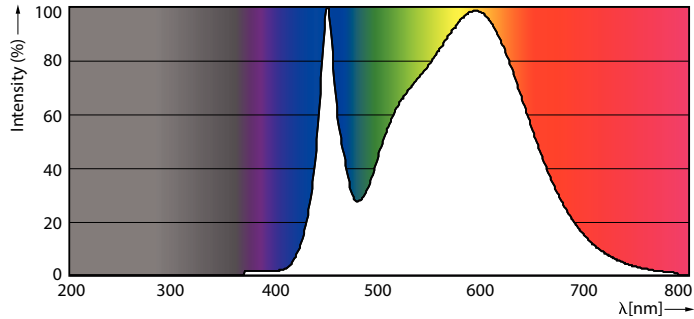

LEDtube CorePro PLS EM 5W G23 840 12D ND