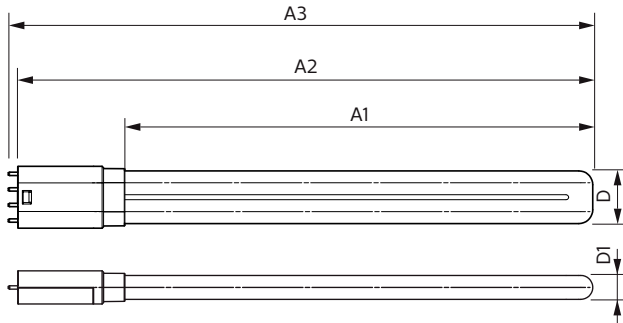

CorePro LED PLL

Product Data

Full product code	871869682839700
Order product name	CorePro LED PLL CorePro LED PLL HF 24W 830 4P 2G11
EAN/UPC - Product	8718696828397
Order code	929001920402

Numerator - Quantity Per Pack	1
Numerator - Packs per outer box	10
Material Nr. (12NC)	929001920402
Net Weight (Piece)	0.160 kg

Dimensional drawing

TLED PLL 55W 24-55W 3200lm 3000K 2G11 ND

Product	D	D1	A1	A2	A3
CorePro LED PLL CorePro LED PLL HF 24W 830 4P 2G11	37.6 mm	17 mm	453 mm	528.5 mm	535.1 mm

Photometric data