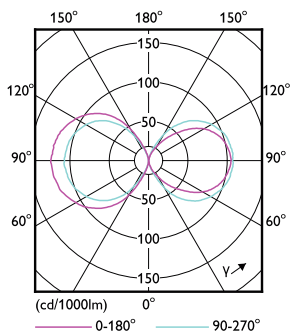

Product data

General Information		Color rendering index (nom.)	
Cap base	E27 [E27]		80
Nominal lifetime (nom.)	50000 h	LLMF at end of nominal lifetime (nom.)	70 %
Switching cycle	50000X	Operating and Electrical	
Technical type	21-80W	Input frequency	50 to 60 Hz
Light Technical		Power (Rated) (Nom)	21 W
Colour code	830 [CCT of 3,000 K]	Lamp current (nom.)	95 mA
Beam Angle (Nom)	360 °	Starting time (nom.)	0.45 s
Luminous flux (nom.)	2850 lm	Warm-up time to 60% light (nom.)	0.45 s
Luminous flux (rated) (nom.)	2850 lm	Power factor (nom.)	0.95
Colour designation	White (WH)	Voltage (Nom)	220-240 V
Correlated colour temperature (nom.)	3000 K	Temperature	
Luminous efficacy (rated) (nom.)	135.00 lm/W	T-Case maximum (nom.)	80 °C
Colour consistency	<6		

Product Data

Full product code	871869963814600
-------------------	-----------------

Order product name	TrueForce LED HPL ND 28-21W E27 830
EAN/UPC – product	8718699638146
Order code	63814600
Numerator – quantity per pack	1
Numerator – packs per outer box	6
Material no. (12NC)	929002006102
Net weight (piece)	0.370 kg

Dimensional drawing

Tforce LED HPL ND 3klm E27 830 CL IP65

Product	D	C
TrueForce LED HPL ND 28-21W E27 830	75 mm	178 mm

Photometric data

TrueForce LED Public (Urban/Road – HPL/SON)

Photometric data

© Philips Lighting N.V. 2019