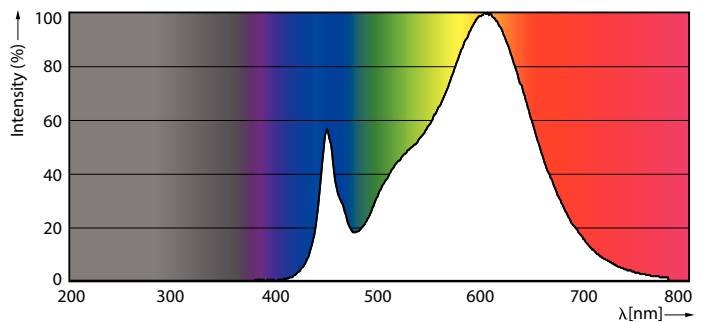

Photometric data