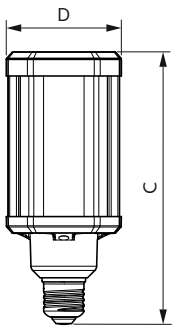

Product Data

Full product code	871869963814600
-------------------	-----------------

Order product name	TrueForce LED HPL ND 28-21W E27 830
EAN/UPC – product	8718699638146
Order code	63814600
Numerator – quantity per pack	1
Numerator – packs per outer box	6
Material no. (12NC)	929002006102
Net weight (piece)	0.370 kg

Dimensional drawing

Tforce LED HPL ND 3klm E27 830 CL IP65

Product	D	C
TrueForce LED HPL ND 28-21W E27 830	75 mm	178 mm

Photometric data

TrueForce LED Public (Urban/Road – HPL/SON)

Photometric data

© Philips Lighting N.V. 2019