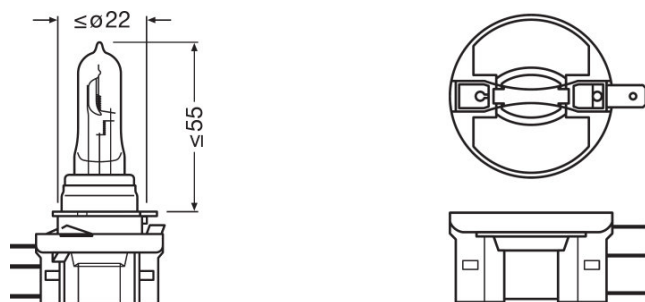

¹⁾ Maximum

Photometrical data

Luminous flux	260/1350 lm
Luminous flux tolerance	±10 / ±10 %

Dimensions & weight

Diameter	13.0 mm
Product weight	23.00 g
Length	79.0 mm

Lifespan

Lifespan B3	2000 / 250 h ¹⁾
Lifespan Tc	4000 / 500 h ¹⁾

Logistical Data

Product code	Product description	Packaging unit (Pieces/Unit)	Dimensions (length x width x height)	Volume	Gross weight
4008321218391	ORIGINAL LINE H15	Folding carton box 1	36 mm x 36 mm x 82 mm	0.11 dm ³	27.00 g
4008321218407	ORIGINAL LINE H15	Bundle 10	972 mm x 84 mm x 641 mm	52.34 dm ³	270.00 g
4008321218414	ORIGINAL LINE H15	Shipping carton box 100	983 mm x 178 mm x 481 mm	84.16 dm ³	2880.00 g