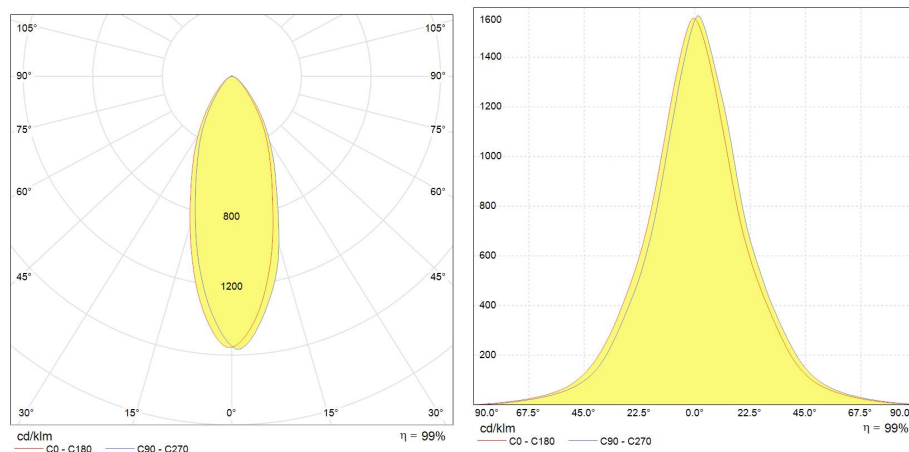

Electrical data

Nominal lamp power factor...	0.75
Rated power [W]	5.0
Startup time [sec]	<1sec
Number of switching cycles	100 000
Dimming Capability	Yes
Nominal lamp voltage range [V]	230
Nominal power [W]	5
Nominal lamp voltage [V]	230

Logistic data

Shipment	Standard
DUN Code	20064894509494
EAN Code	0064894509490
Pack Quantity	8
Inner pack type	Box
Product status	Available

Light distribution