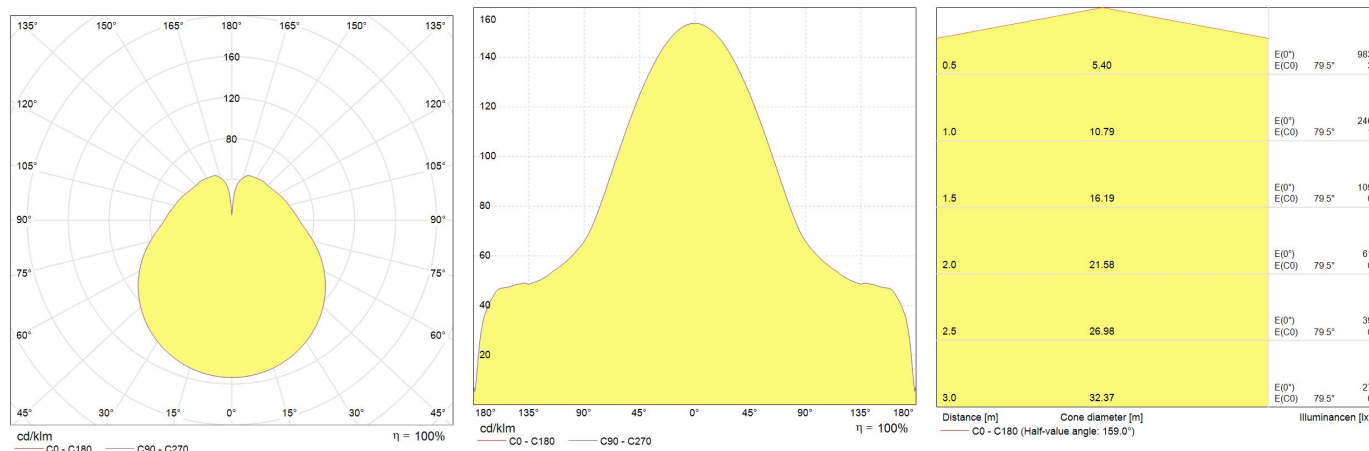

Photometric Data

Downloads & Links

[Go to the catalog site (HTTP)](#)

[Photometry (IES)](#)

[Product datasheet (PDF)](#)

[Installation guide (PDF)](#)

[Images (HTTP)](#)

[Certificate for the Quality Management System of GE Lighting EMEA (PDF)](#)

[Certificate for the Environmental Management System of GE Lighting EMEA (PDF)](#)