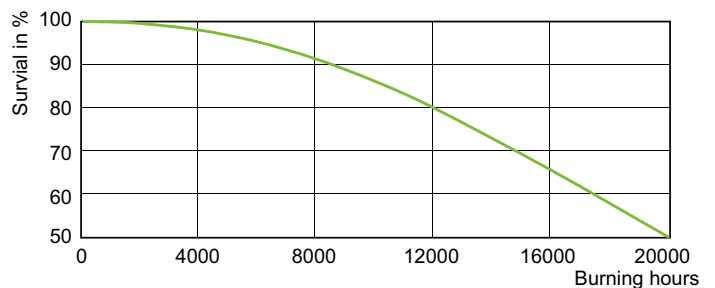

Photometrische Daten

Light Distribution Diagram - MASTER CityWh CDO-TT Plus 70W/942 E27

Spectral Power Distribution Colour - MASTER CityWh CDO-TT Plus 70W/942 E27

Lebensdauer

Lumen Maintenance Diagram - MASTER CityWh CDO-TT Plus 70W/942 E27