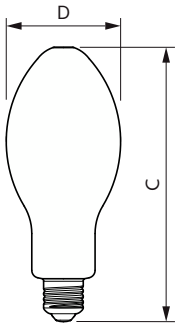

Trueforce CorePro LED HPL

Starting time (nom.)	0.5 s
Warm-up time to 60% light (nom.)	0.5 s
Power factor (nom.)	0.5
Voltage (Nom)	220-240 V

Temperature

T-ambient (max.)	45 °C
T-ambient (min.)	-20 °C
T-Case maximum (nom.)	50.4 °C

Controls and dimming

Dimmable	No

Mechanical and housing

Lamp Finish	Frosted
Bulb shape	ED75 [ED 75mm]

Approval and application

Energy Efficiency Class	C
Energy consumption kWh/1,000 hours	18 kWh
	403620

Product data

Full product code	871869975029900
Order product name	TForce Core LED HPL 18W E27 830 FR
EAN/UPC – product	8718699750299
Order code	75029900
SAP numerator – quantity per pack	1
Numerator – packs per outer box	6
SAP material	929002349902
Net Weight (Piece)	0.130 kg

Dimensional drawing

TForce Core LED HPL 18W E27 830 FR

Product	D	C
TForce Core LED HPL 18W E27 830 FR	75 mm	180 mm