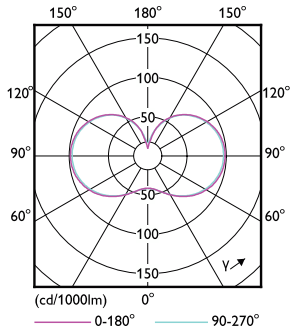

Trueforce CorePro LED HPL

Photometric data

LEDTForce ED75 E27