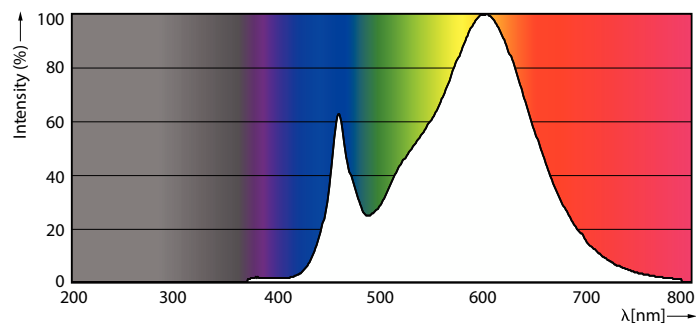

Photometric data

LEDTForce 18W ED75 E27 830

LEDTForce 18W ED75 E27 830