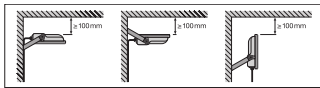

A	B	C	Light	LED
10W	38	60	5.5	2x M4	0.014m²
20W	38	80	8.5	2x M5	0.016m²
30W	38	90	8.5	2x M5	0.021m²
50W	78	110	8.5	2x M6	0.029m²

References / Links

- For Guarantee see www.ledvance.com/guarantee

DISCLAIMER

Subject to change without notice. Errors and omission excepted. Always make sure to use the most recent release.