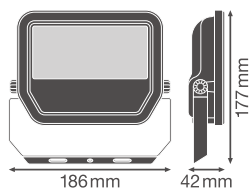

Product features

- Reflector-based, symmetric light distribution with 100° x 100° beam angle
- Integrated wide voltage driver, suitable for 100 - 277 V AC
- Surge protection: up to 4 kV (L/N-PE), 2 kV (L-N)
- Mounting bracket with 30° angle and wide rotation area
- Pre-installed, flexible 1 m cable (H05RN-F), wrapped 3 x 1.0 mm² single wires

Photometrical data

Luminous intensity	-
Luminous flux	3600 lm
Luminous efficacy	120 lm/W
Light color (designation)	Cool White
Color temperature	4000 K
Color rendering index Ra	≥ 80
Light color	840
Standard deviation of color matching	≤ 5 sdcM
Flickering metric (Pst LM)	-
Stroboscope effect metric (SVM)	-

Light technical data

Beam angle	100 ° x 100 °
Starting time	< 0.5 s

Dimensions & Weight

Product weight	700.00 g
----------------	----------

Temperatures & operating conditions

Ambient temperature range	-30...+50 °C
---------------------------	--------------

Energy labelling regulation data acc EU 2019/2015

Length	177.00 mm
Height	42.00 mm
Width	186.00 mm

DOWNLOAD DATA

DOWNLOAD DATA	
	User instruction
	User instruction
	Addon Technical Information
	Addon Technical Information
	Addon Technical Information
	Tender documents
	Tender documents
	Declarations of conformity
	IES file (IES)
	LDT file (Eulumdat)
	R3D file (Relux 3D Model)
	M4D file (3D Model with rotation axis)
	ULD file (DIALux)
	UGR file (UGR table)
	Packaging insert
	Packaging insert