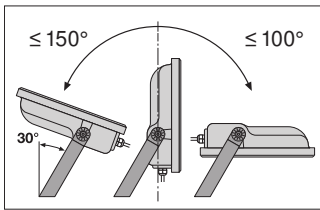

Product code	Packaging unit (Pieces/Unit)	Dimensions (length x width x height)	Gross weight	Volume
4058075421141	Shipping box 8	396 mm x 268 mm x 185 mm	6765.00 g	19.63 dm³

The mentioned product code describes the smallest quantity unit which can be ordered. One shipping unit can contain one or more single products. When placing an order, for the quantity please enter single or multiples of a shipping unit.

ADDITIONAL CATALOG INFORMATION

	A	B	C	Light	LED
10W	38	60	5.5	2x M4	0.014m²
20W	38	80	8.5	2x M5	0.016m²
30W	38	90	8.5	2x M5	0.021m²
50W	78	110	8.5	2x M6	0.029m²