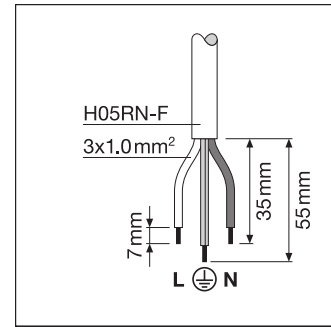

Light technical data

Beam angle	100 ° x 100 °
Starting time	< 0.5 s

Dimensions & Weight

Product weight	700.00 g
----------------	----------

Temperatures & operating conditions

Ambient temperature range	-30...+50 °C
---------------------------	--------------

Energy labelling regulation data acc EU 2019/2015

Length	177.00 mm
Height	42.00 mm
Width	186.00 mm

DOWNLOAD DATA

DOWNLOAD DATA	
	User instruction
	User instruction
	Addon Technical Information
	Addon Technical Information
	Addon Technical Information
	Tender documents
	Tender documents
	Declarations of conformity
	IES file (IES)
	LDT file (Eulumdat)
	R3D file (Relux 3D Model)
	M4D file (3D Model with rotation axis)
	ULD file (DIALux)
	UGR file (UGR table)
	Packaging insert
	Packaging insert

LOGISTICAL DATA

Product code	Packaging unit (Pieces/Unit)	Dimensions (length x width x height)	Gross weight	Volume
4058075421134	Folding box 1	191 mm x 63 mm x 159 mm	782.00 g	1.91 dm ³

Product code	Packaging unit (Pieces/Unit)	Dimensions (length x width x height)	Gross weight	Volume
4058075421141	Shipping box 8	396 mm x 268 mm x 185 mm	6765.00 g	19.63 dm ³

ADDITIONAL CATALOG INFORMATION

	A	B	C	Light	LED
10W	38	60	5.5	2x M4	0.014m ²
20W	38	80	8.5	2x M5	0.016m ²
30W	38	90	8.5	2x M5	0.021m ²
50W	78	110	8.5	2x M6	0.029m ²

References / Links

- For Guarantee see www.ledvance.com/guarantee