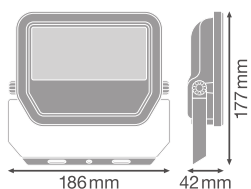

Photometrical data

Luminous intensity	-
Luminous flux	3600 lm
Luminous efficacy	120 lm/W
Light color (designation)	Cool White
Color temperature	4000 K
Color rendering index Ra	≥ 80
Light color	840
Standard deviation of color matching	≤ 5 sdcM
Flickering metric (Pst LM)	-
Stroboscope effect metric (SVM)	-

Light technical data

Beam angle	100 ° x 100 °
Starting time	< 0.5 s

Dimensions & Weight

Product weight	700.00 g
----------------	----------

Temperatures & operating conditions

Ambient temperature range	-30...+50 °C
---------------------------	--------------

Energy labelling regulation data acc EU 2019/2015

Length	177.00 mm
Height	42.00 mm
Width	186.00 mm

DOWNLOAD DATA

DOWNLOAD DATA	
	User instruction
	User instruction
	Addon Technical Information
	Addon Technical Information
	Addon Technical Information
	Tender documents
	Tender documents
	Declarations of conformity
	IES file (IES)
	LDT file (Eulumdat)
	R3D file (Relux 3D Model)
	M4D file (3D Model with rotation axis)
	ULD file (DIALux)
	UGR file (UGR table)
	Packaging insert
	Packaging insert

LOGISTICAL DATA

Product code	Packaging unit (Pieces/Unit)	Dimensions (length x width x height)	Gross weight	Volume
4058075421134	Folding box 1	191 mm x 63 mm x 159 mm	782.00 g	1.91 dm ³

Product code	Packaging unit (Pieces/Unit)	Dimensions (length x width x height)	Gross weight	Volume
4058075421141	Shipping box 8	396 mm x 268 mm x 185 mm	6765.00 g	19.63 dm ³