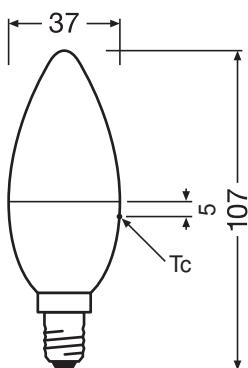

Photometrical data

Luminous flux	470 lm
Nominal useful luminous flux 90°	470 lm
Luminous efficacy	85 lm/W
Lumen main.fact.at end of nom.life time	0.70
Light color (designation)	Warm White
Color temperature	2700 K
Color rendering index Ra	≥80
Light color	827
Standard deviation of color matching	≤6 sdcm
Rated LLMF at 6,000 h	0.80

Light technical data

Beam angle	200 °
Warm-up time (60 %)	< 0.50 s
Starting time	< 0.5 s
Rated beam angle (half peak value)	200.00 °

Dimensions & Weight

Overall length	107.00 mm
Diameter	37.00 mm
Maximum diameter	37 mm
Product weight	27.00 g

Light source cap-type (or other electric interface)	E14
Length	107.00 mm
Height	37.00 mm
Width	37.00 mm

DOWNLOAD DATA

DOWNLOAD DATA	
	PRODUCT DATASHEET
	IES file (IES)
	LDT file (Eulumdat)

LOGISTICAL DATA