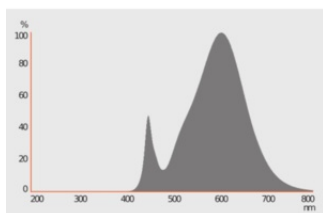

Photometrical data

Luminous flux	470 lm
Nominal useful luminous flux 90°	470 lm
Luminous efficacy	85 lm/W
Lumen main.fact.at end of nom.life time	0.70
Light color (designation)	Warm White
Color temperature	2700 K
Color rendering index Ra	≥80
Light color	827
Standard deviation of color matching	≤6 sdcm
Rated LLMF at 6,000 h	0.80

Light technical data

Beam angle	200 °
Warm-up time (60 %)	< 0.50 s
Starting time	< 0.5 s
Rated beam angle (half peak value)	200.00 °

Dimensions & Weight

Overall length	107.00 mm
Diameter	37.00 mm
Maximum diameter	37 mm
Product weight	27.00 g