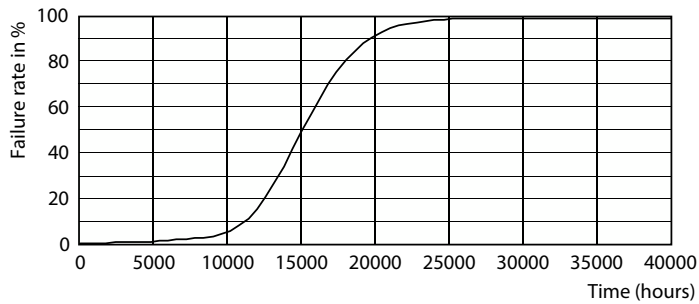

CorePro LEDcapsule G4/GY6,35 Stiftsockellampen

Photometrische Daten

Lebensdauer

Life Expectancy Diagram - CorePro LEDcapsuleLV 1.8-20W G4 827

Lumen Maintenance Diagram - CorePro LEDcapsuleLV 1.8-20W G4 827