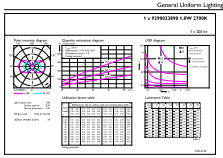

CorePro LEDcapsule G4/GY6,35 Stiftsockellampen

Photometrische Daten