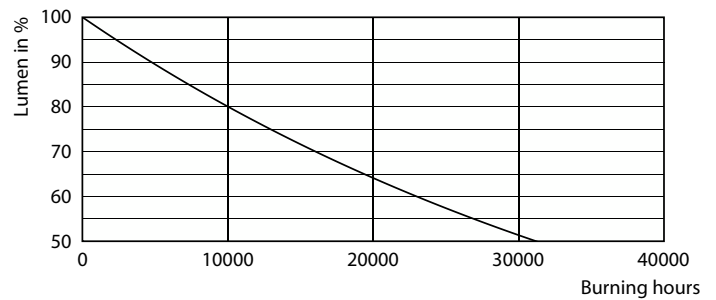

Photometrische Daten

Spectral Power Distribution Colour - CorePro LEDcapsuleLV 1.8-20W GY6.35 827

Lebensdauer

Life Expectancy Diagram - CorePro LEDcapsuleLV 1.8-20W GY6.35 827

Lumen Maintenance Diagram - CorePro LEDcapsuleLV 1.8-20W GY6.35 827