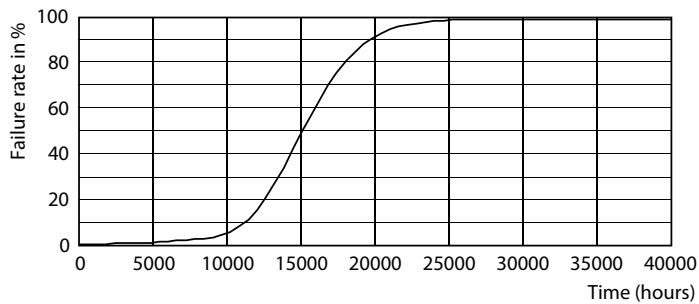

Lebensdauer

Life Expectancy Diagram - CorePro LEDcapsuleLV 1.8-20W GY6.35 827