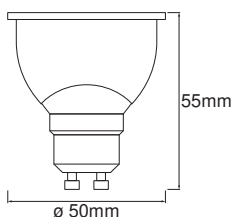

Photometrical data

Light color (designation)	Tunable White
Lumen main.fact.at end of nom.life time	0.70
Standard deviation of color matching	≤ 6 sdcn
Nominal luminous flux	350 lm
Luminous flux	350 lm
Luminous efficacy	71 lm/W
Luminous intensity	461 cd
Adjustable color temperature	2700...6500 K
Color temperature	2700...6500 K
Color rendering index Ra	80
Flickering metric (Pst LM)	1.0
Stroboscope effect metric (SVM)	0.9

Light technical data

Beam angle	45 °
Starting time	< 0.5 s

Dimensions & Weight

Product weight	53.00 g
Diameter	50.00 mm
Length	52.00 mm
Width	50.00 mm
Height	50.00 mm
Outer bulb [PICOS]	PAR51

Lifespan

Lifespan	20000 h
Lumen maintenance at end of serv	0.70