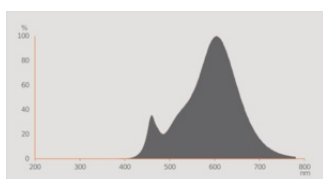

Photometrical data

Light color (designation)	Tunable White
Lumen main.fact.at end of nom.life time	0.70
Standard deviation of color matching	≤ 6 sdcn
Nominal luminous flux	350 lm
Luminous flux	350 lm
Luminous efficacy	71 lm/W
Luminous intensity	461 cd
Adjustable color temperature	2700...6500 K
Color temperature	2700...6500 K
Color rendering index Ra	80
Flickering metric (Pst LM)	1.0
Stroboscope effect metric (SVM)	0.9

Light technical data

Beam angle	45 °
Starting time	< 0.5 s

Dimensions & Weight

Product weight	53.00 g
Diameter	50.00 mm
Length	52.00 mm
Width	50.00 mm
Height	50.00 mm
Outer bulb [PICOS]	PAR51

Lifespan

Lifespan	20000 h
Lumen maintenance at end of serv	0.70