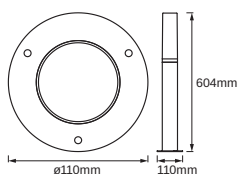

PRODUCT DATASHEET

ENDURA STYLE LANTERN FLARE 60CM Post 7W

ENDURA STYLE FLARE | Stainless steel wall luminaires with indirect illumination

TECHNICAL DATA

Electrical data

Nominal wattage	7.00 W
Operating mode	Mains voltage
Nominal voltage	220...240 V
Power factor λ	> 0,5

Photometrical data

Color temperature	3000 K
Luminous flux	470 lm
Luminous efficacy	67 lm/W
Light color	Warm White
Standard deviation of color matching	< 6 sdcm
Color rendering index Ra	≥ 80

Light technical data

Beam angle	230.00 °
------------	----------

Dimensions & weight

Diameter	110.00 mm
Height	604.00 mm
Product weight	1100.00 g

Colors & materials

Body material	Aluminum
Product color	Dark gray
Housing color	Dark gray
Cover material	Polycarbonate (PC)

DOWNLOAD DATA

DOWNLOAD DATA	
	User instruction ENDURA STYLE LANTERN FLARE
	Tender documents Tender Text 4058075478053

LOGISTICAL DATA

Product code	Packaging unit (Pieces/Unit)	Dimensions (length x width x height)	Gross weight	Volume
4058075478053	Folding box 1	122 mm x 122 mm x 624 mm	1130.00 g	9.29 dm ³
4058075478060	Shipping box 2	638 mm x 258 mm x 147 mm	2795.00 g	24.20 dm ³