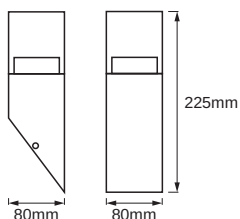

### Dimensions & weight

Length	80.00 mm
Height	225.00 mm
Width	80.00 mm
Product weight	860.00 g

### LOGISTICAL DATA

Product code	Packaging unit (Pieces/Unit)	Dimensions (length x width x height)	Gross weight	Volume
4058075474215	Folding box 1	107 mm x 107 mm x 249 mm	938.00 g	2.85 dm <sup>3</sup>
4058075474222	Shipping box 6	335 mm x 230 mm x 265 mm	6102.00 g	20.42 dm <sup>3</sup>