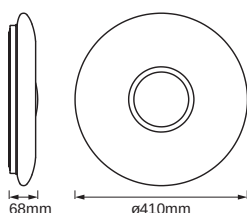

TECHNICAL DATA

Electrical data

Nominal wattage	24.00 W
Nominal voltage	220...240 V
Nominal current	128 mA
Power factor λ	> 0,50
Operating mode	Mains voltage

Photometrical data

Light color	Tunable White
Standard deviation of color matching	< 6 sdcm
Nominal luminous flux	2500 lm
Luminous flux	2500 lm
Luminous efficacy	104 lm/W
Color temperature	3000...6500 K
Color rendering index Ra	> 80

Light technical data

Beam angle	110 °
------------	-------

Dimensions & weight

Product weight	883.00 g
Diameter	410.00 mm
Height	68.00 mm

Lifespan

Number of switching cycles	15000
----------------------------	-------

DOWNLOAD DATA

DOWNLOAD DATA	
	User instruction SMART WIFI ORBIS KITE

DOWNLOAD DATA

Declarations of conformity
SMART WIFI ORBIS KITE RD 410 TW WT LEDV

LOGISTICAL DATA

Product code	Packaging unit (Pieces/Unit)	Dimensions (length x width x height)	Gross weight	Volume
4058075486324	Folding box 1	452 mm x 84 mm x 454 mm	1190.00 g	17.24 dm ³
4058075516502	Shipping box 3	474 mm x 270 mm x 477 mm	4393.00 g	61.05 dm ³
4058075486331	Shipping box 9	777 mm x 475 mm x 480 mm	11762.00 g	177.16 dm ³