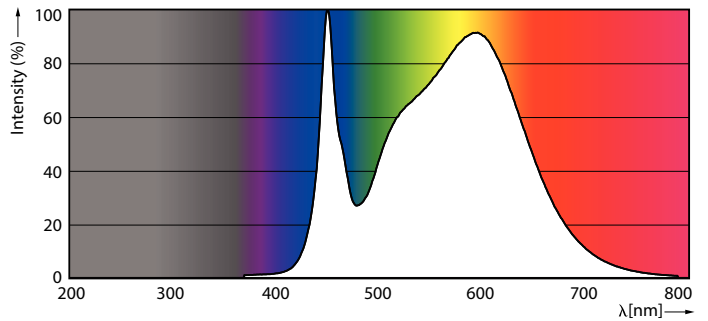

LEDtube MAS 1 15,5W G13 2500lm 840-POC