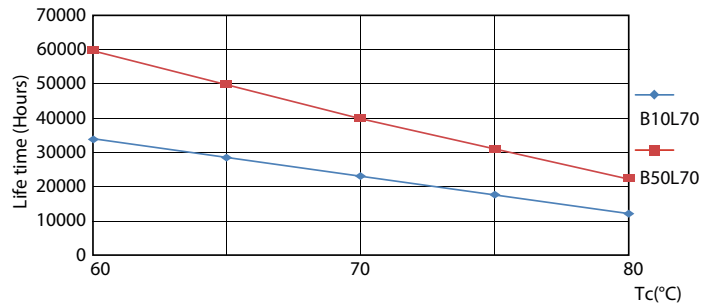

LEDtube MAS 1 23W 60K LifetimeVsTc-LED