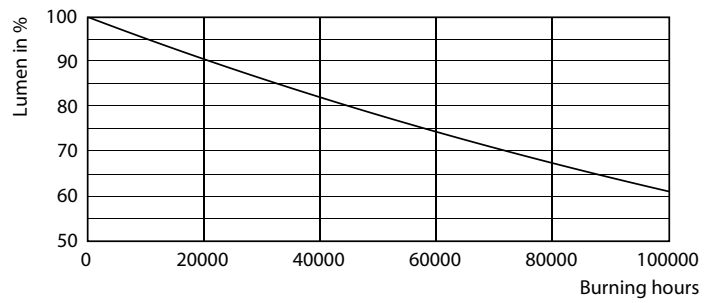

LEDtube_60K