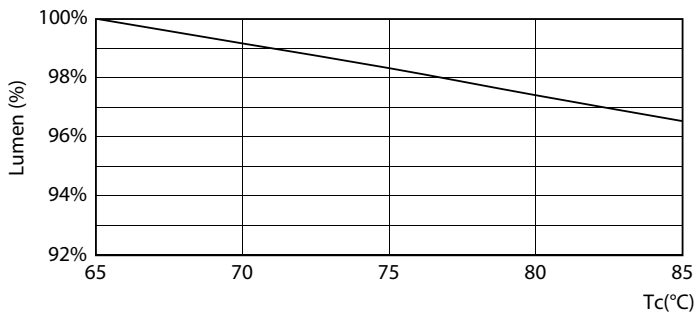

Lifetime

LEDtube MAS 1 23W 60K LumenVsTc-LMP