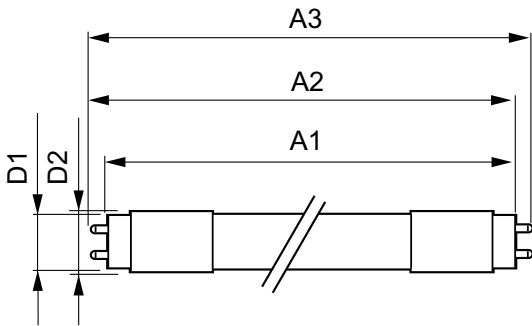

Master Value LEDtube Universal T8

Controls and Dimming

Dimmable	No

Mechanical and Housing

Lamp Finish	Frosted
Bulb material	Glass
Product length	1500 mm
Bulb shape	Tube, double-ended

Approval and Application

Energy efficiency label (EEL)	C
Energy-saving product	Yes
Approval marks	RoHS compliance CE marking KEMA Keur certificate

Energy consumption kWh/1,000 hours	23 kWh

Product Data

Full product code	871951431676800
Order product name	MAS LEDtube VLE UN 1500mm UO 23W840 T8
EAN/UPC – product	8719514316768
Order code	31676800
SAP numerator – quantity per pack	1
Numerator – packs per outer box	10
SAP material	929002997402
SAP net weight (piece)	0.270 kg

Dimensional drawing

MasValUni 5ft 23W 3700lm 4000K

Product	D1	D2	A1	A2	A3
MAS LEDtube VLE UN 1500mm UO 23W840 T8	26 mm	28 mm	1500 mm	1506 mm	1514 mm

Photometric data

LEDtube MAS 1 23W G13 3700lm 840-GUL