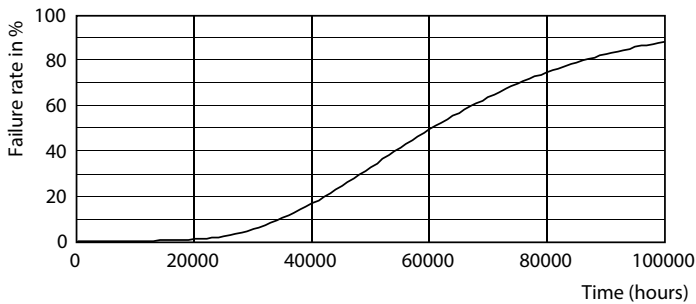

LEDtube_60K