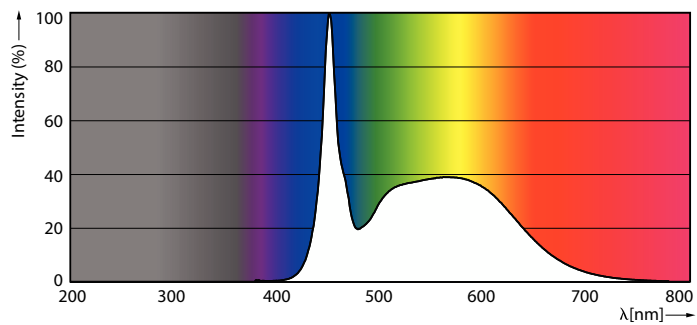

Warnings and Safety

• -

Product data

General Information	
Cap base	G13 ROT (Rotating) [Medium Bi-Pin Fluorescent]
EU RoHS compliant	Yes
Nominal lifetime (nom.)	75000 h
Switching cycle	200,000X Sphere
Light Technical	
Colour Code	865 [CCT of 6,500 K]
Beam Angle (Nom)	160 °
Luminous flux (nom.)	2500 lm
Colour designation	Cool Daylight
Correlated Colour Temperature (Nom)	6500 K
Luminous efficacy (rated) (nom.)	185.00 lm/W
Colour consistency	<6
Colour rendering index (nom.)	80
LLMF at end of nominal lifetime (nom.)	70 %
Operating and Electrical	
Input frequency	50 to 60 Hz
Power (Rated) (Nom)	13.5 W
Lamp current (max.)	69 mA
Lamp current (min.)	56 mA
Starting time (nom.)	0.5 s
Warm-up time to 60% light (nom.)	0.5 s
Power factor (nom.)	0.9
Voltage (Nom)	220-240 V
Temperature	
T-ambient (max.)	45 °C
T-ambient (min.)	-20 °C
T storage (max.)	65 °C
T storage (min.)	-40 °C

MASTER LEDtube EM/Mains

T-Case maximum (nom.)	55 °C
Controls and Dimming	
Dimmable	No
Mechanical and Housing	
Lamp Finish	Frosted
Bulb material	Glass
Product length	1200 mm
Bulb shape	Tube, double-ended
Approval and Application	
Energy Efficiency Class	B
Energy-saving product	Yes
Approval marks	TUV
Approval marks	RoHS compliance CE marking KEMA Keur certificate

Spectral Power Distribution Colour

MASTER LEDtube EM/Mains

Photometric data

Light Distribution Diagram

Lifetime

LEDtube MAS 13,5W 70K LumenVsTc-LMP