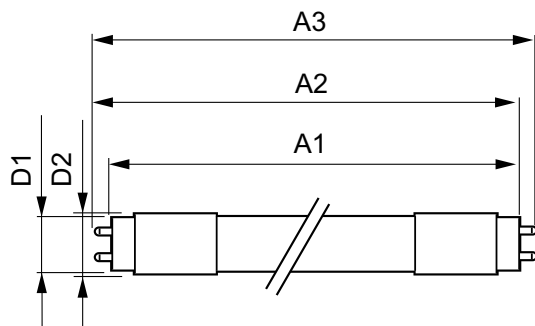

Warnings and Safety

• -

Product data

General Information	
Cap base	G13 ROT (Rotating) [Medium Bi-Pin Fluorescent]
EU RoHS compliant	Yes
Nominal lifetime (nom.)	75000 h
Switching cycle	200,000X Sphere
Light Technical	
Colour Code	865 [CCT of 6,500 K]
Beam Angle (Nom)	160 °
Luminous flux (nom.)	2500 lm
Colour designation	Cool Daylight
Correlated Colour Temperature (Nom)	6500 K
Luminous efficacy (rated) (nom.)	185.00 lm/W
Colour consistency	<6
Colour rendering index (nom.)	80
LLMF at end of nominal lifetime (nom.)	70 %
Operating and Electrical	
Input frequency	50 to 60 Hz
Power (Rated) (Nom)	13.5 W
Lamp current (max.)	69 mA
Lamp current (min.)	56 mA
Starting time (nom.)	0.5 s
Warm-up time to 60% light (nom.)	0.5 s
Power factor (nom.)	0.9
Voltage (Nom)	220-240 V
Temperature	
T-ambient (max.)	45 °C
T-ambient (min.)	-20 °C
T storage (max.)	65 °C
T storage (min.)	-40 °C

MASTER LEDtube EM/Mains

T-Case maximum (nom.)	55 °C
Controls and Dimming	
Dimmable	No
Mechanical and Housing	
Lamp Finish	Frosted
Bulb material	Glass
Product length	1200 mm
Bulb shape	Tube, double-ended
Approval and Application	
Energy Efficiency Class	B
Energy-saving product	Yes
Approval marks	TUV
Approval marks	RoHS compliance CE marking KEMA Keur certificate

Energy consumption kWh/1,000 hours	14 kWh
	453168
Product Data	
Full product code	871951433974300
Order product name	MASTER LEDtube 1200mm UE 13.5W 865 T8
EAN/UPC – product	8719514339743
Order code	33974300
SAP numerator – quantity per pack	1
Numerator – packs per outer box	10
SAP material	929003067102
SAP net weight (piece)	0.235 kg

Dimensional drawing

MASTER LEDtube 1200mm UE 13.5W 865 T8

Product	D1	D2	A1	A2	A3
MASTER LEDtube 1200mm UE 13.5W 865 T8	25.8 mm	28 mm	1198.2 mm	1205.3 mm	1212.4 mm

Photometric data

LEDtube MAS 13,5W G13 2500lm 865-GUL