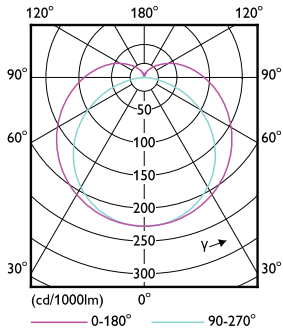

Warnings and Safety

• -

Product data

General Information	
Cap base	G13 ROT (Rotating) [Medium Bi-Pin Fluorescent]
EU RoHS compliant	Yes
Nominal lifetime (nom.)	75000 h
Switching cycle	200,000X Sphere
Light Technical	
Colour Code	865 [CCT of 6,500 K]
Beam Angle (Nom)	160 °
Luminous flux (nom.)	2500 lm
Colour designation	Cool Daylight
Correlated Colour Temperature (Nom)	6500 K
Luminous efficacy (rated) (nom.)	185.00 lm/W
Colour consistency	<6
Colour rendering index (nom.)	80
LLMF at end of nominal lifetime (nom.)	70 %
Operating and Electrical	
Input frequency	50 to 60 Hz
Power (Rated) (Nom)	13.5 W
Lamp current (max.)	69 mA
Lamp current (min.)	56 mA
Starting time (nom.)	0.5 s
Warm-up time to 60% light (nom.)	0.5 s
Power factor (nom.)	0.9
Voltage (Nom)	220-240 V
Temperature	
T-ambient (max.)	45 °C
T-ambient (min.)	-20 °C
T storage (max.)	65 °C
T storage (min.)	-40 °C

MASTER LEDtube EM/Mains

T-Case maximum (nom.)	55 °C
Controls and Dimming	
Dimmable	No
Mechanical and Housing	
Lamp Finish	Frosted
Bulb material	Glass
Product length	1200 mm
Bulb shape	Tube, double-ended
Approval and Application	
Energy Efficiency Class	B
Energy-saving product	Yes
Approval marks	TUV
Approval marks	RoHS compliance CE marking KEMA Keur certificate

Dimensional drawing

MASTER LEDtube 1200mm UE 13.5W 865 T8

Product	D1	D2	A1	A2	A3
MASTER LEDtube 1200mm UE 13.5W 865 T8	25.8 mm	28 mm	1198.2 mm	1205.3 mm	1212.4 mm

Photometric data

LEDtube MAS 13,5W G13 2500lm 865-GUL

Spectral Power Distribution Colour

MASTER LEDtube EM/Mains

Photometric data

Light Distribution Diagram

Lifetime

LEDtube MAS 13,5W 70K LumenVsTc-LMP