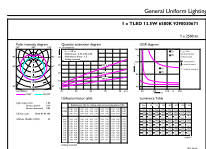

Energy consumption kWh/1,000 hours	14 kWh
	453168
Product Data	
Full product code	871951433974300
Order product name	MASTER LEDtube 1200mm UE 13.5W 865 T8
EAN/UPC – product	8719514339743
Order code	33974300
SAP numerator – quantity per pack	1
Numerator – packs per outer box	10
SAP material	929003067102
SAP net weight (piece)	0.235 kg

Dimensional drawing

MASTER LEDtube 1200mm UE 13.5W 865 T8

Product	D1	D2	A1	A2	A3
MASTER LEDtube 1200mm UE 13.5W 865 T8	25.8 mm	28 mm	1198.2 mm	1205.3 mm	1212.4 mm

Photometric data

LEDtube MAS 13,5W G13 2500lm 865-GUL

Spectral Power Distribution Colour

MASTER LEDtube EM/Mains

Photometric data

Light Distribution Diagram

Lifetime

LEDtube MAS 13,5W 70K LumenVsTc-LMP