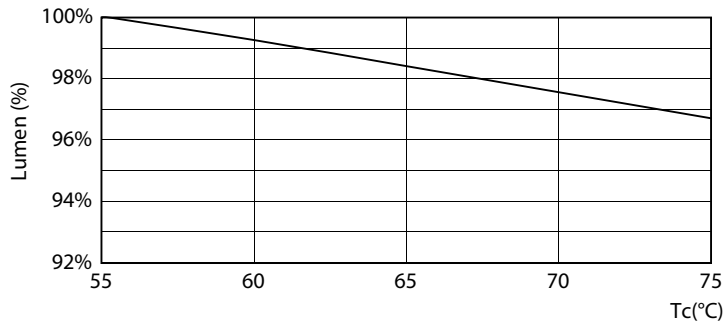

Warnings and Safety

• -

Product data

General Information	
Cap base	G13 ROT (Rotating) [Medium Bi-Pin Fluorescent]
EU RoHS compliant	Yes
Nominal lifetime (nom.)	75000 h
Switching cycle	200,000X Sphere
Light Technical	
Colour Code	865 [CCT of 6,500 K]
Beam Angle (Nom)	160 °
Luminous flux (nom.)	2500 lm
Colour designation	Cool Daylight
Correlated Colour Temperature (Nom)	6500 K
Luminous efficacy (rated) (nom.)	185.00 lm/W
Colour consistency	<6
Colour rendering index (nom.)	80
LLMF at end of nominal lifetime (nom.)	70 %
Operating and Electrical	
Input frequency	50 to 60 Hz
Power (Rated) (Nom)	13.5 W
Lamp current (max.)	69 mA
Lamp current (min.)	56 mA
Starting time (nom.)	0.5 s
Warm-up time to 60% light (nom.)	0.5 s
Power factor (nom.)	0.9
Voltage (Nom)	220-240 V
Temperature	
T-ambient (max.)	45 °C
T-ambient (min.)	-20 °C
T storage (max.)	65 °C
T storage (min.)	-40 °C

Spectral Power Distribution Colour

MASTER LEDtube EM/Mains

Photometric data

Light Distribution Diagram

Lifetime

LEDtube MAS 13,5W 70K LumenVsTc-LMP