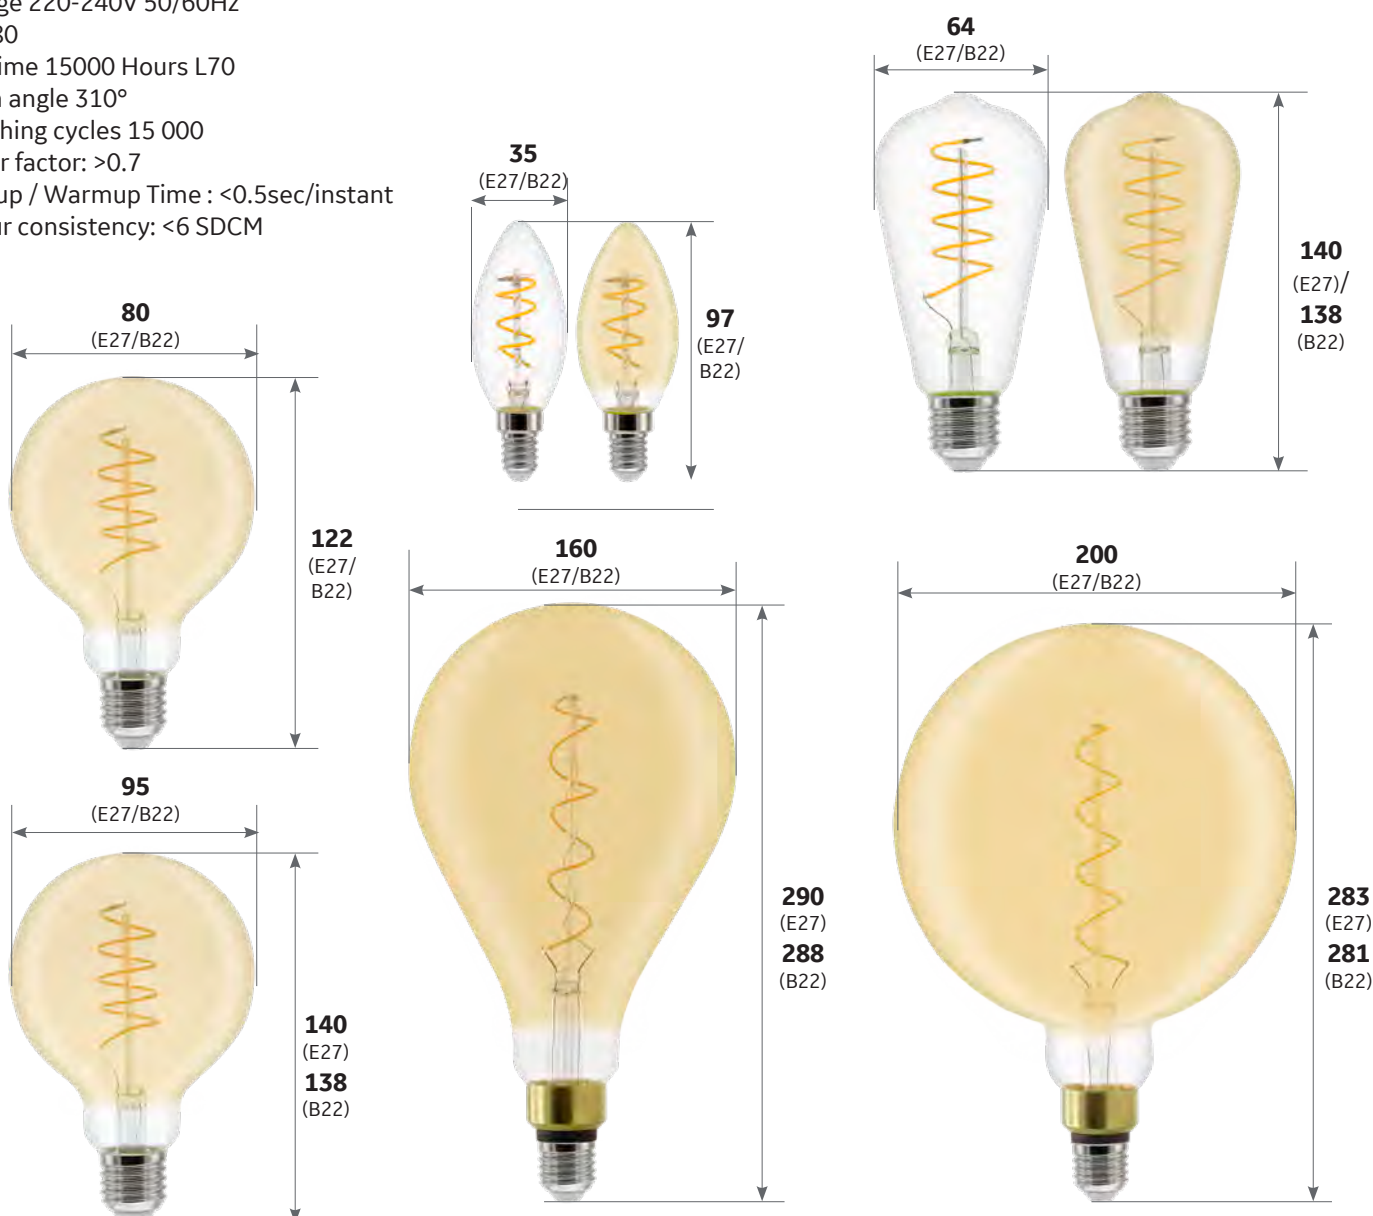

Common attributes

- Voltage 220-240V 50/60Hz
- CRI>80
- Life Time 15000 Hours L70
- Beam angle 310°
- Switching cycles 15 000
- Power factor: >0.7
- Startup / Warmup Time : <0.5sec/instant
- Colour consistency: <6 SDCM

Dimensions (mm)