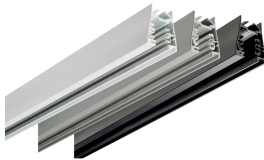

Lytespan 3-Circuit & DALI - Joiner Track

Lytespan 3 three circuit 1m standard track unit - black

2025500

Range Features

- Standard Track Unit
- For single or continuous runs and grids
- Ideal for surface mounting or suspension
- Order components and accessories separately
-
- Recessed Track Unit
- For single or continuous runs
- Ideal for suspended ceilings
- Order components and accessories separately

PRODUCT OVERVIEW

Farbe	Black
EAN-Code	5025768255009
Montage	Ceiling pendant Ceiling surface
Bestellnummer	2025500
Spannung (V)	230

DATENTABELLE

Physikalische Daten

Farbe	Black
Inklusive Lampe	No
Länge (mm)	1000
Gewicht (kg)	0.91
Outer package dimensions (L x W x H) (cm)	106.00 x 6.00 x 6.00
Single package dimensions (L x W x H) (cm)	106.00 x 6.00 x 6.00

Lytespan 3 three circuit 1m standard track unit - black
2025500

Lange Bezeichnung	Standard Track Unit For single or continuous runs and grids Ideal for surface mounting or suspension Order components and accessories separately
	Recessed Track Unit For single or continuous runs Ideal for suspended ceilings Order components and accessories separately
Produktname	Lytespan 3 three circuit 1m standard track unit - black
Spezifische Einsatzbereiche	Department store Museum & Gallery Shop window Track lighting
Menge/Verpackungseinheit	1