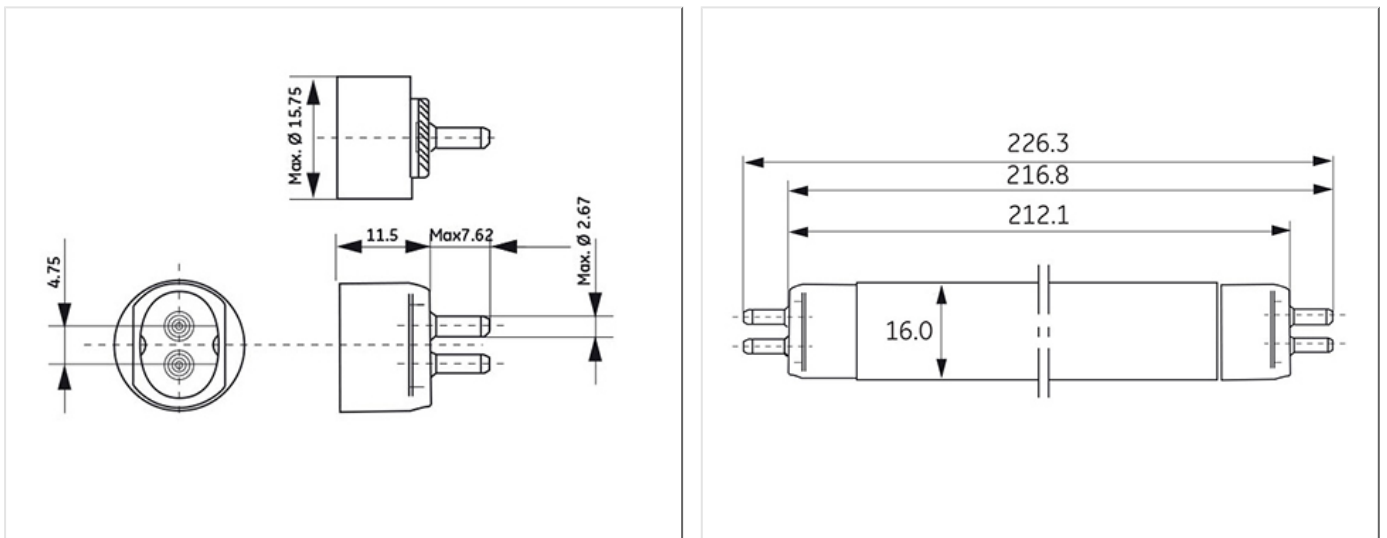

Electrical data

Design Ambient Temperature [°C]	25
Design Lamp ambient temperature [°C]	25
Starting ambient temperature range	-15
Dimming Capability	Yes
Nominal power [W]	6

Logistic data

DUN Code	00043168394451
EAN Code	0043168394451
Pack Quantity	25
Layer quantity	2000 EUR, 6000 UK
Layer quantity EUR	2000
Layer quantity UK	6000
Pallet quantity EUR (PC)	8000
Pallet quantity UK (PC)	12000
Outer case size	90 x 232 x 90 (mm)
Product status	Available

Technical drawing