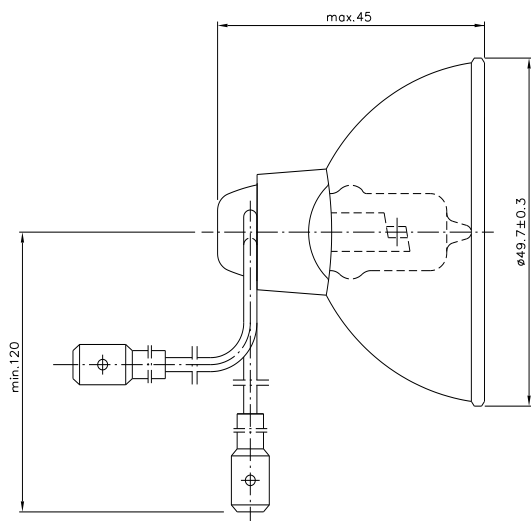

## Airfield Halogen Dichroic Reflector

	<b>Type 6106 LL</b> <b>6,6A 48W cable flat male</b>
	<b>Ordering – No.</b> <b>58305</b>
<b>Product description</b>	Halogen Airfield Lamp with integrated reflector
<b>Features</b>	high and constant lumen output, long lifetime, excellent optical adjustment, strong focus light
<b>Applications</b>	Approach and threshold lights Runway and taxiway lights Airport Signs Stop bar and touchdown zone lights

### Drawing (in mm)

### Technical Details

Rated current (A)	6,6
Wattage (W)	48 +/- 10%
Axial Light Intensity (kcd)	min. 20
Reflector type	MR16
Average lifetime (hours)	2500
Base	flexible cable
Cable connector	flat male according DIN 46248
Cable length (mm)	min. 120
Maximum Overall Length (mm)	max. 45
Reflector Diameter (mm)	49,7 +/-0,3
Maximum allowed cable temperature (°C)	250
Maximum allowed pinch temperature (°C)	350
Filament Type	C-8
Burning Position	S90
Chromaticity	within white boundaries
Packaging quantity	100pcs.
Environmental remark	Product don't contain lead or mercury and is conform with Directive 2011/65/EC "Restriction of the use of certain hazardous substances in electrical and electronic equipment".