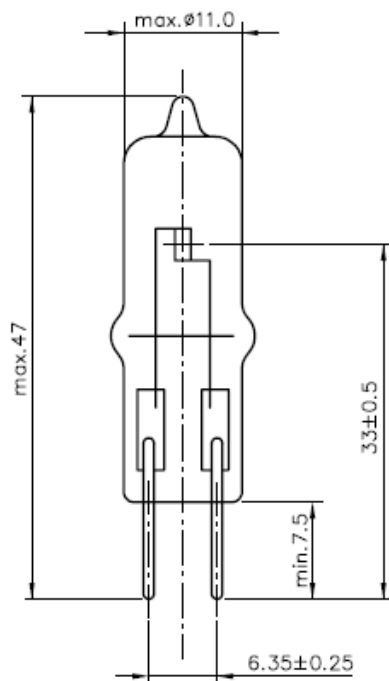

Drawing (in mm)

valid from	05.03.2014—V2—PN14/0072
replace for	30.01.2013—V1
file	58323.100.pdf