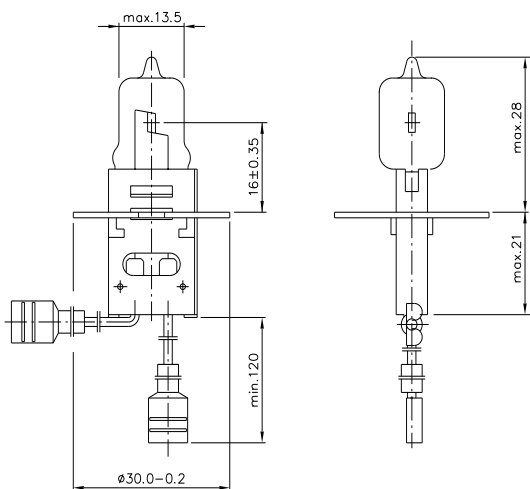

Drawing (in mm)

valid from	05.03.2014—V2—PN14/0072
replace for	30.01.2013—V1
file	58328.100.pdf