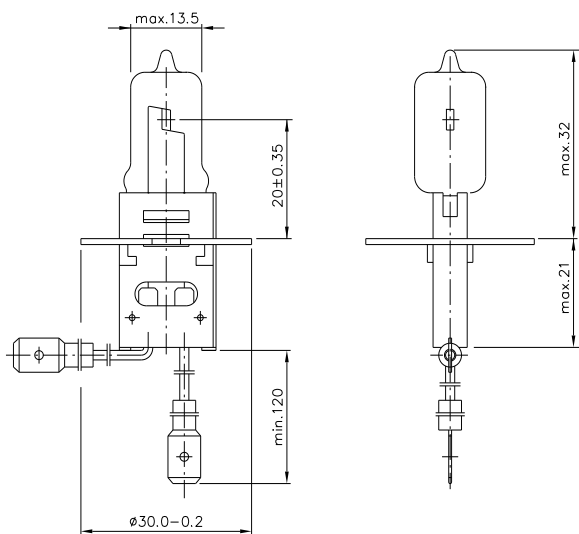

Airfield Halogen Prefocus

	Type 6133 LL 6,6A 45W PK30d male
	Ordering - No. 58331
Product description	Halogen Airfield Lamp with prefocus base
Features	high and constant lumen output, long lifetime, excellent optical adjustment, cement free prefocus base
Applications	Approach and threshold lights, Runway and taxiway lights, Stopbar and touch-down zone light visual approach slope indicator systems (e.g. PAPI) Airport signs

Drawing (in mm)

Technical Details

Rated current (A)	6,6
Wattage (W)	45 ± 10 %
Luminous flux (lm)	800 ± 10 %
Lumen maintenance	min. 95 % after 1500 h
Average lifetime (hours)	2000
Base	PK30d
Cable connector	flat male according DIN 46248
Cable length (mm)	min. 120
Maximum Overall Length (mm)	max. 53
Bulb Diameter (mm)	max. 13,5
Light Center Length (mm)	20,0 +/-0,35
Maximum allowed cable temperature (°C)	250
Maximum allowed pinch temperature (°C)	350
Filament Type	C8
Burning Position	S90
Chromaticity	within white boundaries
Packaging quantity	100 pcs.
Environmental remark	Product don't contain lead or mercury and is conform with Directive 2011/65/EC "Restriction of the use of certain hazardous substances in electrical and electronic equipment".