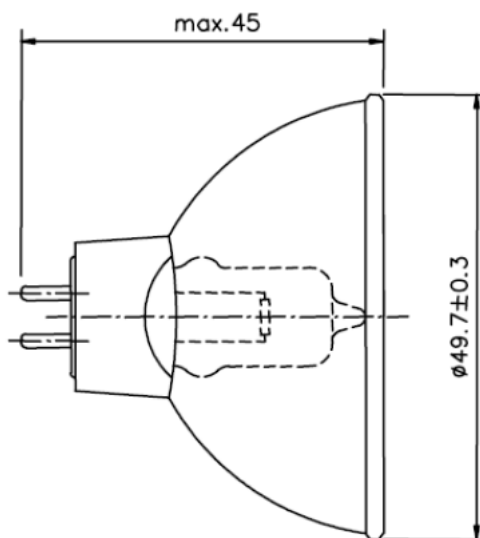

Drawing (in mm)

valid from	03.04.2014—V3—PN14/0072
replace for	05.03.2014—V2
file	58336.100.pdf